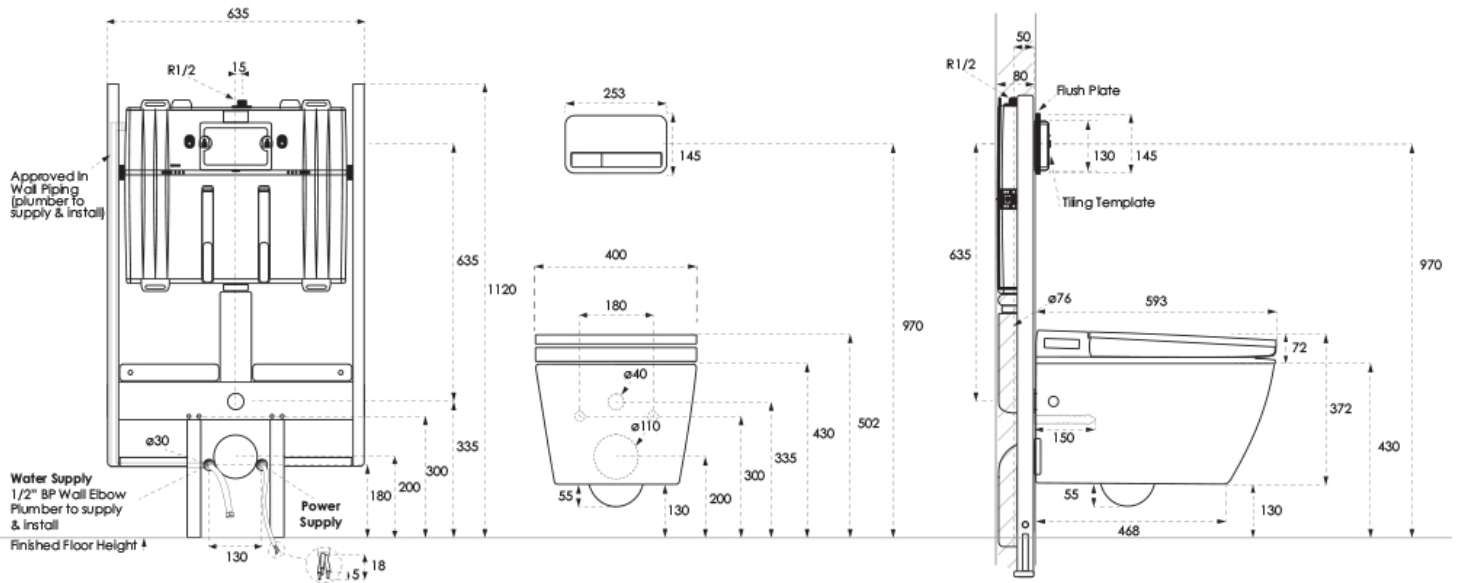

*Please visit argentaust.com.au/warranty to view the full warranty

Note: All dimensions are in millimetres and are subject to normal manufacturing variations. Always use the physical product measurements for cut-outs and rough-ins as the technical details shown may differ from the actual product. Use acetic cured silicone sealant. Do not use epoxy type adhesives. Clean with damp cloth. Do not use abrasive cleaners, liquids or pastes.