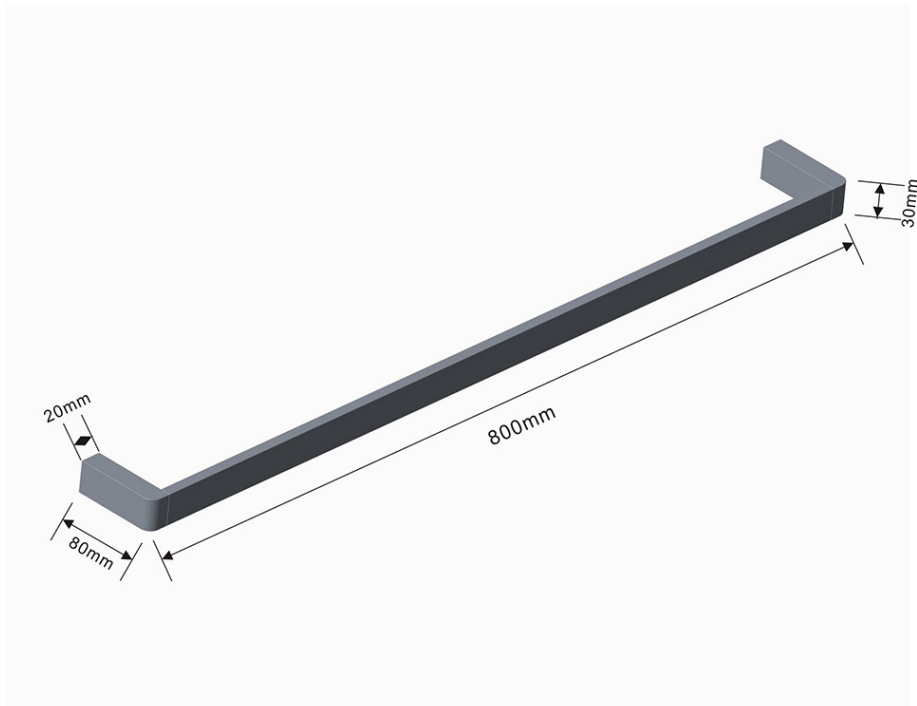

# Mondrian Neu 800 Towel Rail

Brushed Gold

**Product Image**

**Product Details**

<b>SKU:</b>	<b>AR93632BG</b>
Brand:	Argent
Range:	Mondrian Neu
Warranty:	5 Years

**Additional Features**

**Required Product**

**Recommended Products**

**Additional Notes**

\* Dual Fixing

**Technical Specification**

*Note: All dimensions are in millimetres and are subject to normal manufacturing variations. Always use the physical product measurements for cut-outs and rough-ins as the technical details shown may differ from the actual product. Use acetic cured silicone sealant. Do not use epoxy type adhesives. Clean with damp cloth. Do not use abrasive cleaners, liquids or pastes.*