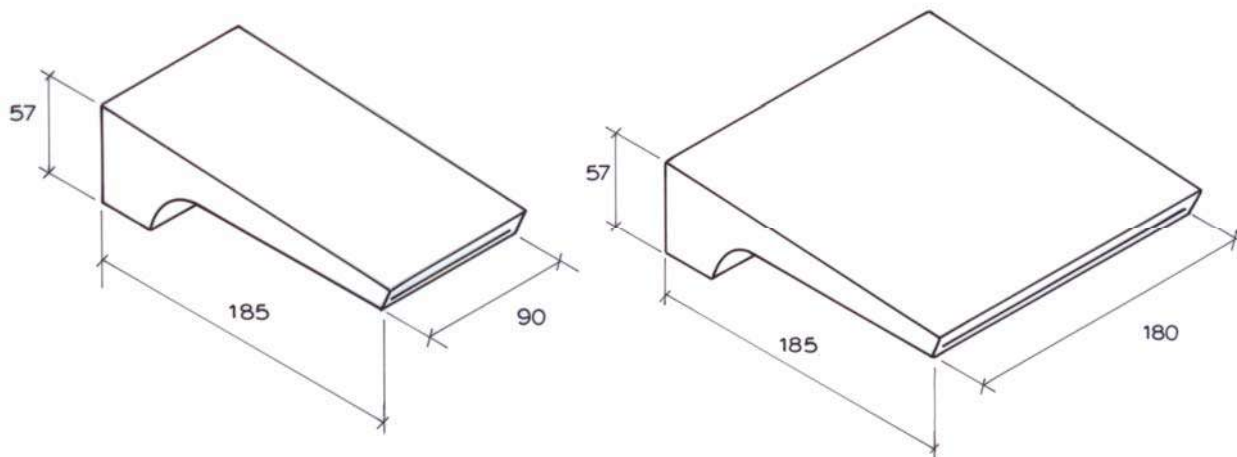

## Wave Wall Spouts

PRODUCT NO: **900185**, Wave Small Wall Spout 90mm x 185mm  
PRODUCT NO: **918185**, Wave Large Wall Spout 180mm x 185mm

Installation Note: Supplied 1/2" BSP female thread with Easy-fit Adaptor