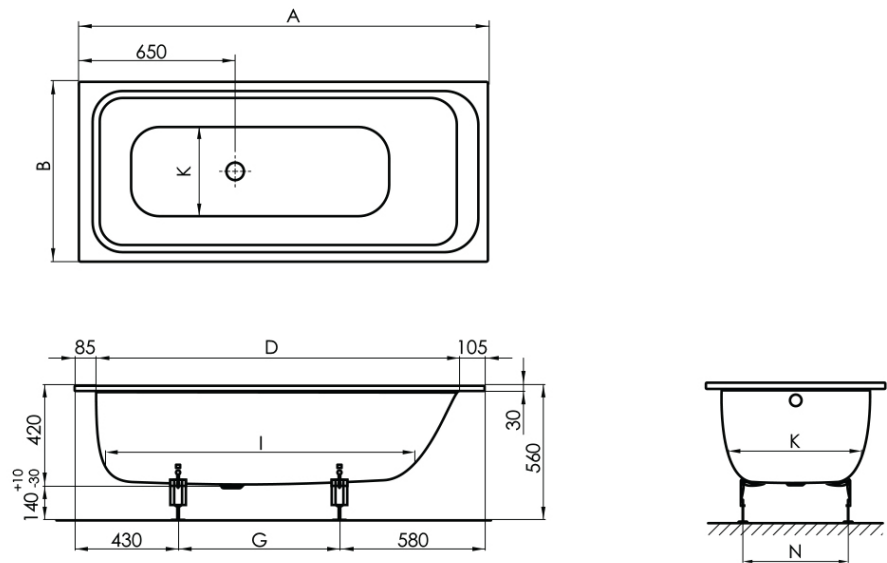

BETTE

BetteSelect 1500 Drop In Bath

White Overflow

Product Image

Shown with chrome overflow and waste.

Product Details

Code: B1301WWOB
Brand: Bette
Range: Select
Warranty: 30 Years*
Product Length: 1500 mm
Product Width: 700 mm
Product Height: 420 mm
Litre Capacity: 89 L

Additional Features

Technical Specification

| Dimensions | A | B | D | G | I | K | N |
|------------------|------|-----|------|-----|------|-----|-----|
| 150 x 70 x 42 cm | 1500 | 700 | 1310 | 490 | 1099 | 498 | 405 |
| 160 x 70 x 42 cm | 1600 | 700 | 1410 | 590 | 1199 | 498 | 405 |
| 170 x 75 x 42 cm | 1700 | 750 | 1510 | 690 | 1299 | 548 | 455 |
| 180 x 80 x 42 cm | 1800 | 800 | 1610 | 790 | 1399 | 598 | 505 |

*Please visit argentaust.com.au/warranty to view the full warranty

Note: All dimensions are in millimetres and are subject to normal manufacturing variations. Always use the physical product measurements for cut-outs and rough-ins as the technical details shown may differ from the actual product. Use acetic cured silicone sealant. Do not use epoxy type adhesives. Clean with damp cloth. Do not use abrasive cleaners, liquids or pastes.