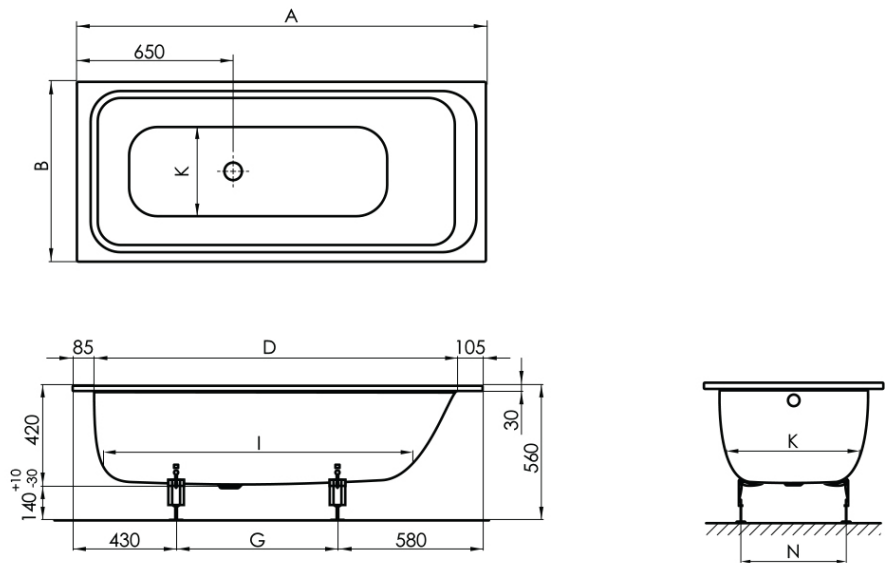

# BetteSelect 1600 Drop In Bath

Overflow

**Product Image**

**Product Details**

**Code:** B1303WOB  
**Brand:** Bette  
**Range:** Select  
**Warranty:** 30 Years\*  
**Product Length:** 1600 mm  
**Product Width:** 700 mm  
**Product Height:** 420 mm  
**Litre Capacity:** 103 L

**Additional Features**

**Technical Specification**

Dimensions	A	B	D	G	I	K	N
150 x 70 x 42 cm	1500	700	1310	490	1099	498	405
160 x 70 x 42 cm	1600	700	1410	590	1199	498	405
170 x 75 x 42 cm	1700	750	1510	690	1299	548	455
180 x 80 x 42 cm	1800	800	1610	790	1399	598	505

\*Please visit [argentaust.com.au/warranty](http://argentaust.com.au/warranty) to view the full warranty

Note: All dimensions are in millimetres and are subject to normal manufacturing variations. Always use the physical product measurements for cut-outs and rough-ins as the technical details shown may differ from the actual product. Use acetic cured silicone sealant. Do not use epoxy type adhesives. Clean with damp cloth. Do not use abrasive cleaners, liquids or pastes.