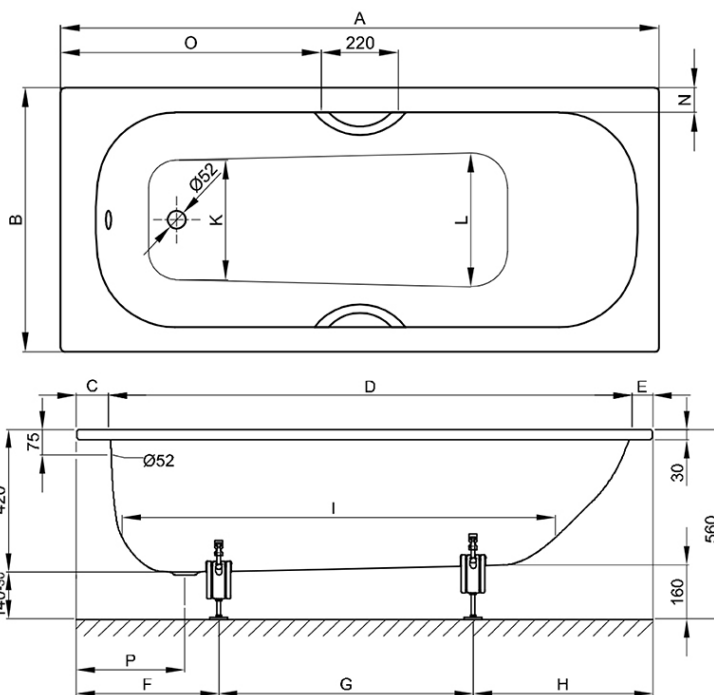

BETTE

BetteForm 1400 Drop In Bath

Overflow

Product Image

Product Details

SKU: B2940WOB
Brand: Bette
Range: Form
Warranty: 30 Years
Product Length: 1400 mm
Product Width: 700 mm
Product Height: 420 mm
Litre Capacity: 74 L

Additional Features

Required Product

Recommended Products

Additional Notes

* B23-1500 Bette Universal Bath Feet

Technical Specification

Dimensions

article no.	dimensions in mm	A	B	C	D	E	F	G	H
2940	1400 x 700 x 420	1400	700	100	1230	70	400	420	580

H	I	K	L	N	O	P	volume*
580	965	450	475	65	590	320	74 litre

Note: All dimensions are in millimetres and are subject to normal manufacturing variations. Always use the physical product measurements for cut-outs and rough-ins as the technical details shown may differ from the actual product. Use acetic cured silicone sealant. Do not use epoxy type adhesives. Clean with damp cloth. Do not use abrasive cleaners, liquids or pastes.