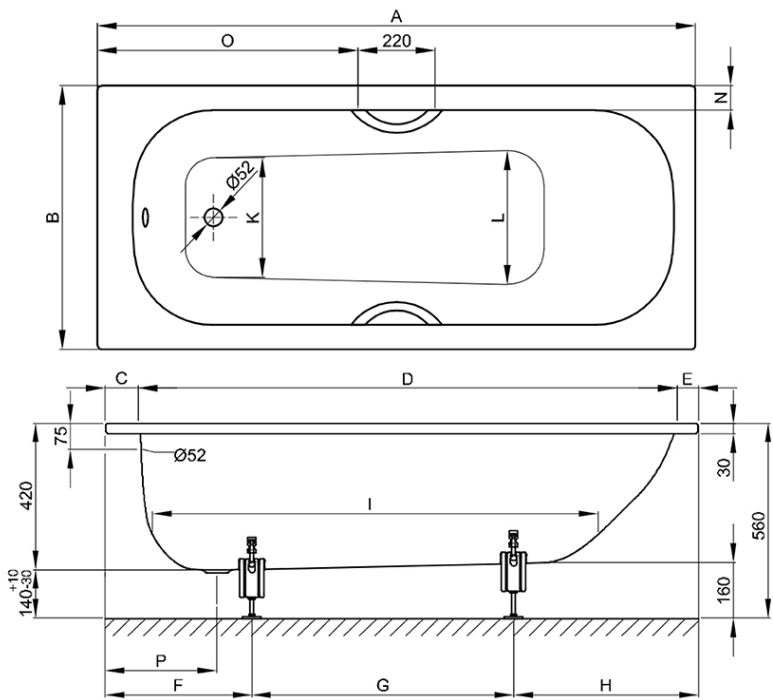

BETTE

BetteForm 1500 Drop In Bath

White Overflow | Bath Filler

Product Image

Shown with chrome waste and overflow. Bath filler not shown.

Product Details

| | |
|-----------------|------------------|
| SKU: | B2941WWFB |
| Brand: | Bette |
| Range: | Form |
| Warranty: | 30 Years |
| Product Length: | 1500 mm |
| Product Width: | 700 mm |
| Product Height: | 420 mm |
| Litre Capacity: | 89 L |

Additional Features

Technical Specification

Required Product

Recommended Products

Additional Notes

* B23-1500 Bette Universal Bath Feet

Dimensions

| article no. | dimensions in mm | A | B | C | D | E | F | G | H |
|-------------|------------------|------|------|-----|------|----|-----|-----|----------|
| 2941 | 1500 x 700 x 420 | 1500 | 700 | 100 | 1330 | 70 | 400 | 520 | 580 |
| | | H | I | K | L | N | O | P | volume* |
| | | 580 | 1070 | 450 | 475 | 70 | 640 | 320 | 89 litre |

Note: All dimensions are in millimetres and are subject to normal manufacturing variations. Always use the physical product measurements for cut-outs and rough-ins as the technical details shown may differ from the actual product. Use acetic cured silicone sealant. Do not use epoxy type adhesives. Clean with damp cloth. Do not use abrasive cleaners, liquids or pastes.