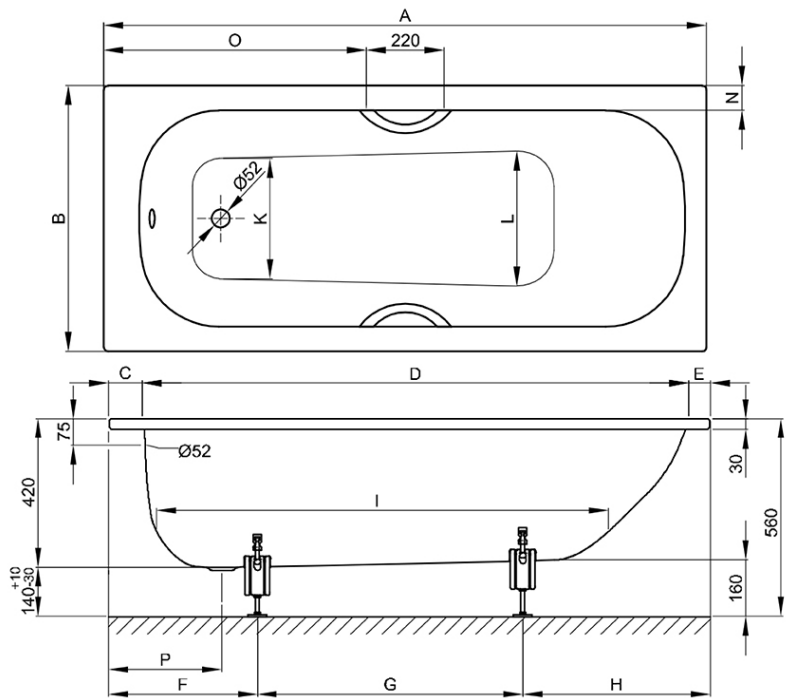

BETTE

BetteForm 1700 Drop In Bath

Overflow

Product Image

Product Details

SKU: B2945WOB
Brand: Bette
Range: Form
Warranty: 30 Years
Product Length: 1700 mm
Product Width: 700 mm
Product Height: 420 mm
Litre Capacity: 118 L

Additional Features

Required Product

Recommended Products

Additional Notes

* B23-1500 Bette Universal Bath Feet

Technical Specification

Dimensions

article no.	dimensions in mm	A	B	C	D	E	F	G	H
2945	1700 x 700 x 420	1700	700	100	1530	70	420	700	580
		H	I	K	L	N	O	P	volume*
		580	1265	450	475	65	740	320	118 litre

Note: All dimensions are in millimetres and are subject to normal manufacturing variations. Always use the physical product measurements for cut-outs and rough-ins as the technical details shown may differ from the actual product. Use acetic cured silicone sealant. Do not use epoxy type adhesives. Clean with damp cloth. Do not use abrasive cleaners, liquids or pastes.