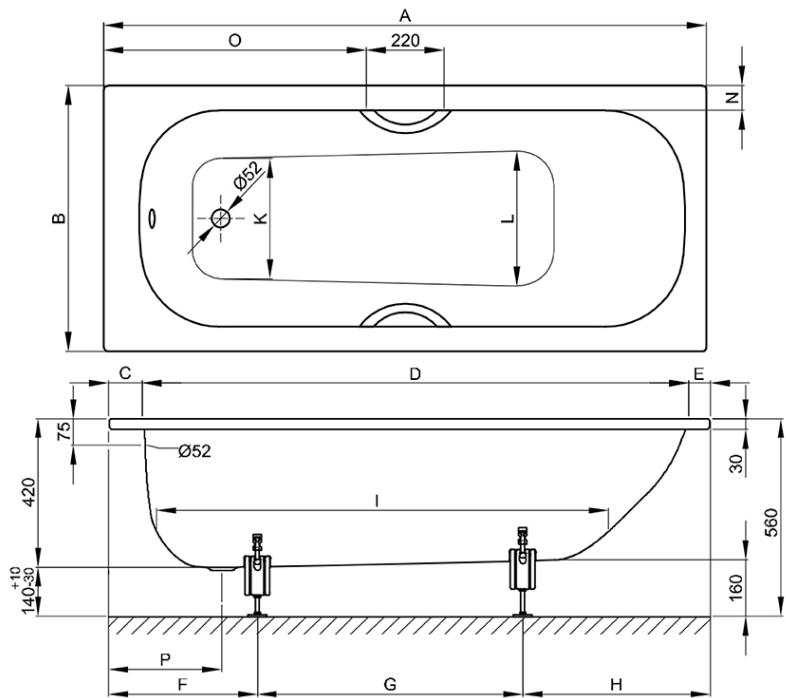

BETTE

BetteForm 1700 Drop In Bath

White Overflow | Bath Filler

Product Image

Shown with chrome waste and overflow. Bath filler not shown.

Product Details

SKU:	B2945WWFB
Brand:	Bette
Range:	Form
Warranty:	30 Years
Product Length:	1700 mm
Product Width:	700 mm
Product Height:	420 mm
Litre Capacity:	118 L

Additional Features

Technical Specification

Required Product

Recommended Products

Additional Notes

* B23-1500 Bette Universal Bath Feet

Dimensions

article no.	dimensions in mm	A	B	C	D	E	F	G	H
2945	1700 x 700 x 420	1700	700	100	1530	70	420	700	580
		H	I	K	L	N	O	P	volume*
		580	1265	450	475	65	740	320	118 litre

Note: All dimensions are in millimetres and are subject to normal manufacturing variations. Always use the physical product measurements for cut-outs and rough-ins as the technical details shown may differ from the actual product. Use acetic cured silicone sealant. Do not use epoxy type adhesives. Clean with damp cloth. Do not use abrasive cleaners, liquids or pastes.