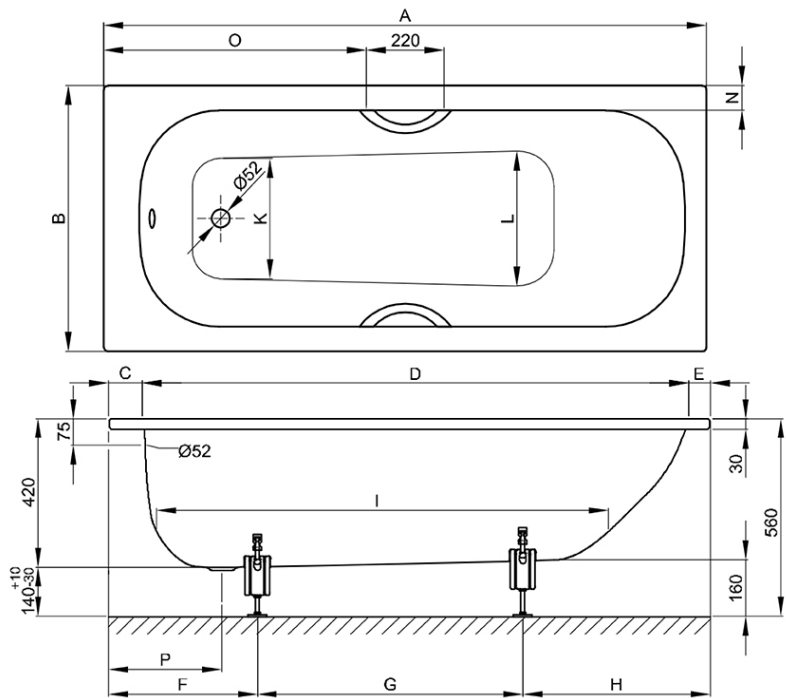

BETTE

BetteForm 1800 Drop In Bath

White Overflow

Product Image

Shown with chrome waste and overflow

Product Details

SKU: B2950WWOB
Brand: Bette
Range: Form
Warranty: 30 Years
Product Length: 1800 mm
Product Width: 800 mm
Product Height: 420 mm
Litre Capacity: 147 L

Additional Features

Required Product

Recommended Products

Additional Notes

* B23-1500 Bette Universal Bath Feet

Technical Specification

Dimensions

article no.	dimensions in mm	A	B	C	D	E	F	G	H
2950	1800 x 800 x 420	1800	800	100	1635	65	430	790	580
		H	I	K	L	N	O	P	volume*
		580	1360	510	520	65	790	320	147 litre

Note: All dimensions are in millimetres and are subject to normal manufacturing variations. Always use the physical product measurements for cut-outs and rough-ins as the technical details shown may differ from the actual product. Use acetic cured silicone sealant. Do not use epoxy type adhesives. Clean with damp cloth. Do not use abrasive cleaners, liquids or pastes.