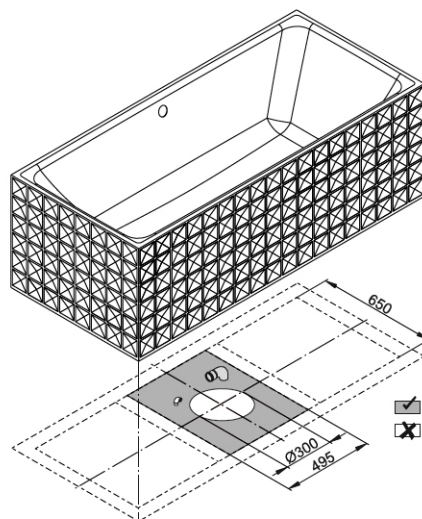

BETTE

Loft Ornament 1810 Silhouette Freestanding Bath

Overflow

Product Image

Product Details

SKU:	B3172SFXB
Brand:	Bette
Range:	Loft
Warranty:	30 Years
Product Length:	1810 mm
Product Width:	810 mm
Product Height:	620 mm
Litre Capacity:	

Additional Features

Required Product

Recommended Products

Additional Notes

* Chrome Overflow Waste

Installation Instructions

* Floor needs to be recessed 50mm to accommodate waste connections

Technical Specification

- Installation Notes:**
- Rough-in waste position must be on 300mm radius line.
 - Block-out/recess floor for waste 500x500x50mm deep.
 - Water Supply Rough-In Location Options for Bath Filler

Note: All dimensions are in millimetres and are subject to normal manufacturing variations. Always use the physical product measurements for cut-outs and rough-ins as the technical details shown may differ from the actual product. Use acetic cured silicone sealant. Do not use epoxy type adhesives. Clean with damp cloth. Do not use abrasive cleaners, liquids or pastes.