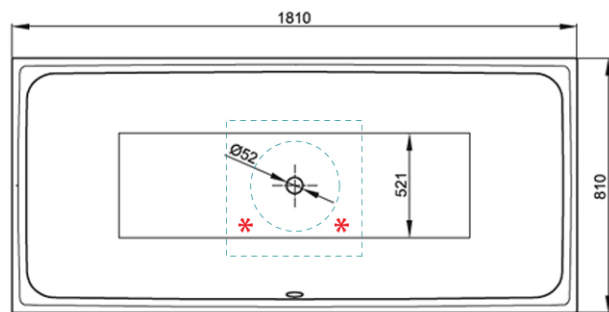

BETTE

Loft Ornament 1810 Silhouette Freestanding Bath

Overflow

Product Image

Product Details

SKU:	B3172SFXB
Brand:	Bette
Range:	Loft
Warranty:	30 Years
Product Length:	1810 mm
Product Width:	810 mm
Product Height:	620 mm
Litre Capacity:	

Additional Features

Required Product

Recommended Products

Additional Notes

* Chrome Overflow Waste

Installation Instructions

* Floor needs to be recessed 50mm to accommodate waste connections

Technical Specification

- Installation Notes:**
- Rough-in waste position must be on 300mm radius line.
 - Block-out/recess floor for waste 500x500x50mm deep.
 - Water Supply Rough-In Location Options for Bath Filler

Note: All dimensions are in millimetres and are subject to normal manufacturing variations. Always use the physical product measurements for cut-outs and rough-ins as the technical details shown may differ from the actual product. Use acetic cured silicone sealant. Do not use epoxy type adhesives. Clean with damp cloth. Do not use abrasive cleaners, liquids or pastes.