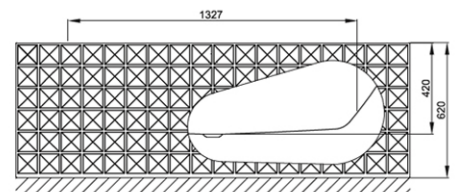

BETTE

Loft Ornament 1810 Silhouette Freestanding Bath

Overflow

Product Image

Product Details

SKU:	B3172SFXB
Brand:	Bette
Range:	Loft
Warranty:	30 Years
Product Length:	1810 mm
Product Width:	810 mm
Product Height:	620 mm
Litre Capacity:	

Additional Features

Required Product

Recommended Products

Additional Notes

* Chrome Overflow Waste

Installation Instructions

* Floor needs to be recessed 50mm to accommodate waste connections

Technical Specification

- Installation Notes:**
- Rough-in waste position must be on 300mm radius line.
 - Block-out/recess floor for waste 500x500x50mm deep.
 - Water Supply Rough-In Location Options for Bath Filler

Note: All dimensions are in millimetres and are subject to normal manufacturing variations. Always use the physical product measurements for cut-outs and rough-ins as the technical details shown may differ from the actual product. Use acetic cured silicone sealant. Do not use epoxy type adhesives. Clean with damp cloth. Do not use abrasive cleaners, liquids or pastes.