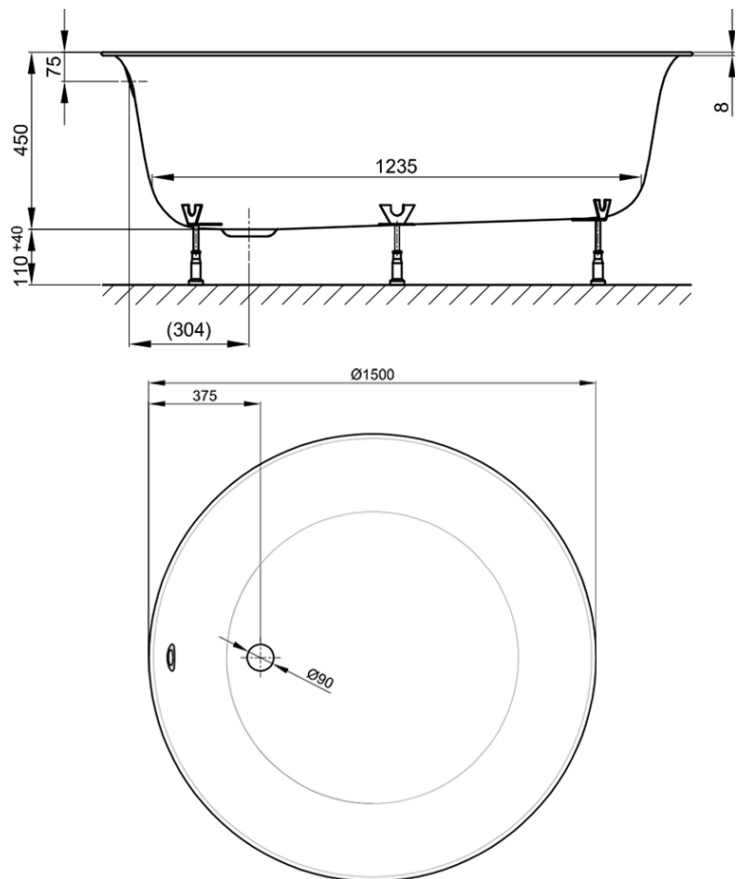

BETTE

BettePond 1500 Freestanding Bath

Overflow

Product Image

Product Details

Code:	B6045SFXB
Brand:	Bette
Range:	BettePond
Warranty:	30 Years*
Product Length:	1500 mm
Product Width:	1500 mm
Product Height:	450 mm
Litre Capacity:	342 L

Additional Features

Technical Specification

*Please visit argentaust.com.au/warranty to view the full warranty

Note: All dimensions are in millimetres and are subject to normal manufacturing variations. Always use the physical product measurements for cut-outs and rough-ins as the technical details shown may differ from the actual product. Use acetic cured silicone sealant. Do not use epoxy type adhesives. Clean with damp cloth. Do not use abrasive cleaners, liquids or pastes.