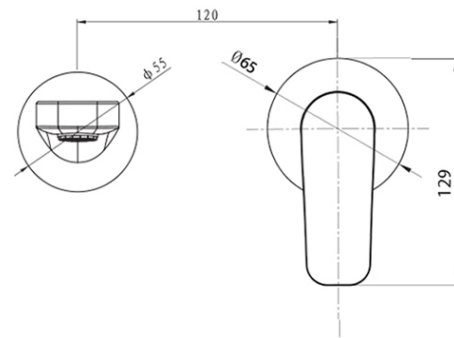

# Pace Wall Mounted Basin/Bath Trim

Brushed Gold

**Product Image**

**Product Details**

**Code:** BM242617BG  
**Brand:** Argent  
**Range:** Pace  
**Warranty:** 15 Years\*  
**WELS:** 5 Star 5.0 LPM, Reg #: T28459 (V)

**Additional Features**

**Technical Specification**

**Required Product**  
 BM240017BG

**Recommended Products**  
 Optional Rectangular Back Plate  
 12-10076BG

**Additional Notes**  
 • 35mm European Ceramic Cartridge | Superior Flow Regulator

\*Please visit [argentaust.com.au/warranty](http://argentaust.com.au/warranty) to view the full warranty

*Note: All dimensions are in millimetres and are subject to normal manufacturing variations. Always use the physical product measurements for cut-outs and rough-ins as the technical details shown may differ from the actual product. Use acetic cured silicone sealant. Do not use epoxy type adhesives. Clean with damp cloth. Do not use abrasive cleaners, liquids or pastes.*