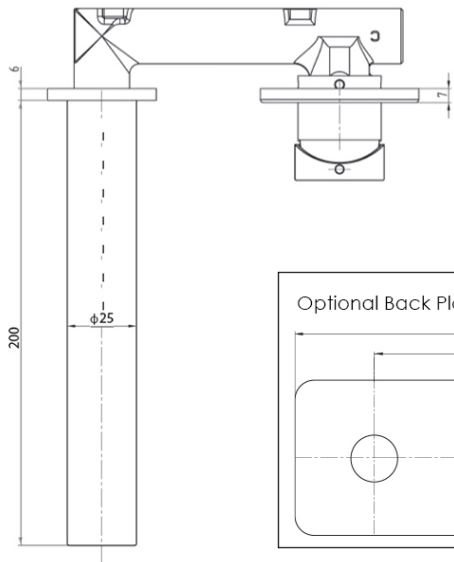

# Pace Wall Mounted Basin/Bath Trim

Brushed Gold

**Product Image**

**Product Details**

**Code:** BM242617BG  
**Brand:** Argent  
**Range:** Pace  
**Warranty:** 15 Years\*  
**WELS:** 5 Star 5.0 LPM, Reg #: T28459 (V)

**Additional Features**

**Technical Specification**

**Required Product**  
 BM240017BG

**Recommended Products**  
 Optional Rectangular Back Plate  
 12-10076BG

**Additional Notes**  
 • 35mm European Ceramic Cartridge | Superior Flow Regulator

\*Please visit [argentaust.com.au/warranty](http://argentaust.com.au/warranty) to view the full warranty

*Note: All dimensions are in millimetres and are subject to normal manufacturing variations. Always use the physical product measurements for cut-outs and rough-ins as the technical details shown may differ from the actual product. Use acetic cured silicone sealant. Do not use epoxy type adhesives. Clean with damp cloth. Do not use abrasive cleaners, liquids or pastes.*