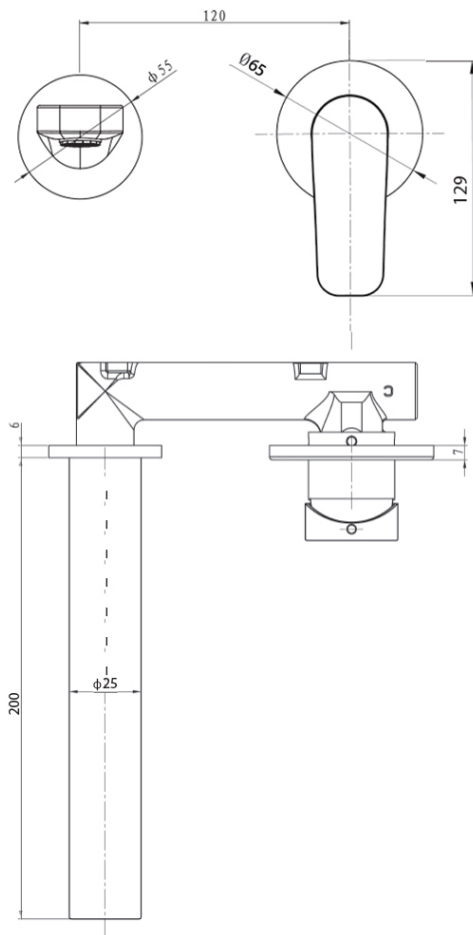

## Additional Features

**Required Product**  
BM240017GM

**Recommended Products**  
Optional Rectangula Back Plate  
12-10076GM

### Additional Notes

- 35mm European Ceramic Cartridge
- Superior Flow Regulator

## Technical Specification

\*Please visit [argentaust.com.au/warranty](http://argentaust.com.au/warranty) to view the full warranty

Note: All dimensions are in millimetres and are subject to normal manufacturing variations. Always use the physical product measurements for cut-outs and rough-ins as the technical details shown may differ from the actual product. Use acetic cured silicone sealant. Do not use epoxy type adhesives. Clean with damp cloth. Do not use abrasive cleaners, liquids or pastes.