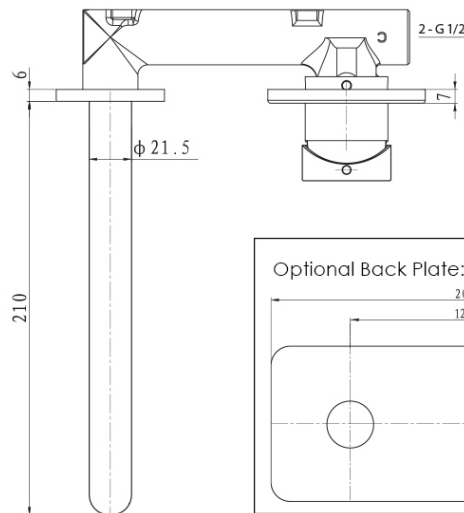

Additional Notes

- 35mm European Ceramic Cartridge

*Please visit argentaust.com.au/warranty to view the full warranty

Note: All dimensions are in millimetres and are subject to normal manufacturing variations. Always use the physical product measurements for cut-outs and rough-ins as the technical details shown may differ from the actual product. Use acetic cured silicone sealant. Do not use epoxy type adhesives. Clean with damp cloth. Do not use abrasive cleaners, liquids or pastes.