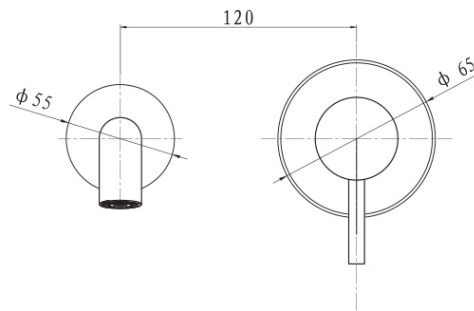

# Grace Wall Mounted Basin/Bath Trim

Brushed Nickel

**Product Image**

**Product Details**

<b>Code:</b>	<b>BM244117BN</b>
Brand:	Argent
Range:	Grace
Warranty:	15 Years*
WELS:	6 Star 4.5 LPM, Reg #: T33614 (V)

**Additional Features**

**Technical Specification**

**Required Product**  
BM240017BN

**Recommended Products**

**Additional Notes**

- 35mm European Ceramic Cartridge

\*Please visit [argentaust.com.au/warranty](http://argentaust.com.au/warranty) to view the full warranty

Note: All dimensions are in millimetres and are subject to normal manufacturing variations. Always use the physical product measurements for cut-outs and rough-ins as the technical details shown may differ from the actual product. Use acetic cured silicone sealant. Do not use epoxy type adhesives. Clean with damp cloth. Do not use abrasive cleaners, liquids or pastes.