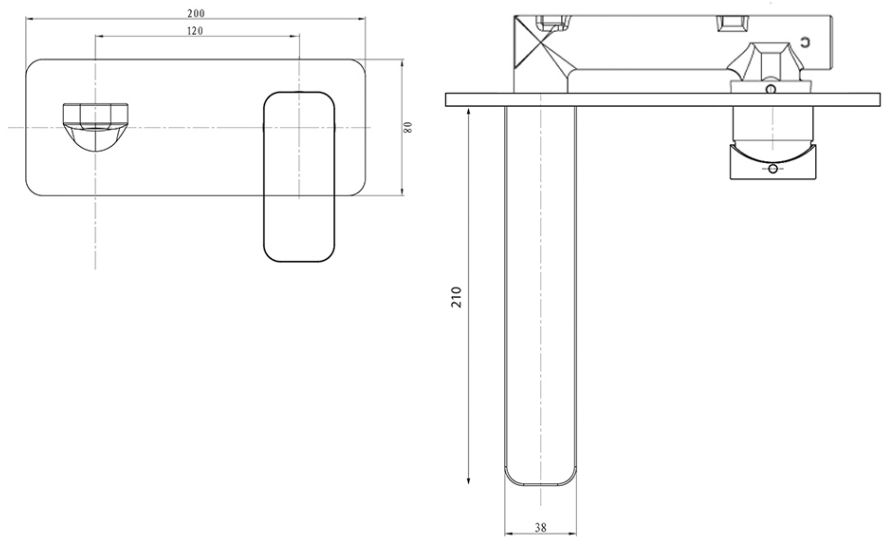

# Kubic Wall Mounted Basin/Bath Trim

Matte Black

**Product Image**

**Product Details**

**Code:** BM24691795  
**Brand:** Argent  
**Range:** Kubic  
**Warranty:** 15 Years\*  
**WELS:** 5 Star 5 LPM, Reg #: T28085

**Additional Features**

**Technical Specification**

**Required Product**  
 BM34001795

**Recommended Products**

**Additional Notes**

- 35mm European Ceramic Cartridge | Superior Flow Regulator

\*Please visit [argentaust.com.au/warranty](http://argentaust.com.au/warranty) to view the full warranty

*Note: All dimensions are in millimetres and are subject to normal manufacturing variations. Always use the physical product measurements for cut-outs and rough-ins as the technical details shown may differ from the actual product. Use acetic cured silicone sealant. Do not use epoxy type adhesives. Clean with damp cloth. Do not use abrasive cleaners, liquids or pastes.*