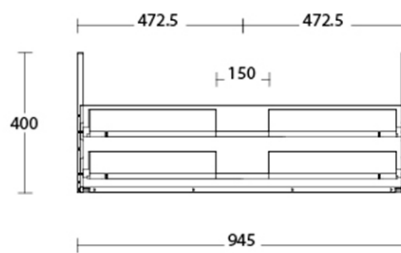

Front Section