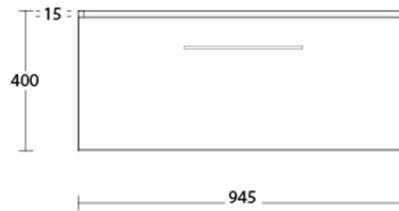

Centra 1000 Wall Cabinet 2 Drawer

Product Image

Product Details

Code: CE1000SWxx
Brand: Argent
Range: Centra Neu
Warranty: 10 Years*

Additional Features

Technical Specification

Required Product

Recommended Products
7175A001CB,4A33A201CB

Additional Notes

- Australian Made
- Suits Subway 2.0 & Collaro Basins
- Soft Close
- Multiple cabinet colour choices

Front View

*Please visit argentaust.com.au/warranty to view the full warranty

Note: All dimensions are in millimetres and are subject to normal manufacturing variations. Always use the physical product measurements for cut-outs and rough-ins as the technical details shown may differ from the actual product. Use acetic cured silicone sealant. Do not use epoxy type adhesives. Clean with damp cloth. Do not use abrasive cleaners, liquids or pastes.