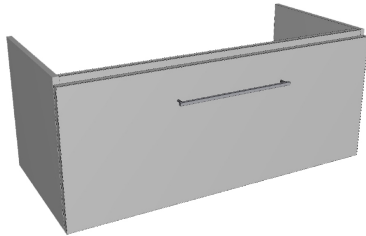

Centra 1000 Wall Cabinet 2 Drawer

Product Image

Product Details

Code: CE1000SWxx
Brand: Argent
Range: Centra Neu
Warranty: 10 Years*

Additional Features

Technical Specification

Required Product

Recommended Products
 7175A001CB,4A33A201CB

Additional Notes

- Australian Made
- Suits Subway 2.0 & Collaro Basins
- Soft Close
- Multiple cabinet colour choices

Front View

Front Section

End Section

*Please visit argentaust.com.au/warranty to view the full warranty