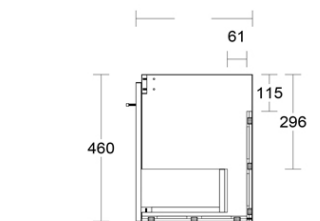

End Section

*Please visit argentaust.com.au/warranty to view the full warranty

Note: All dimensions are in millimetres and are subject to normal manufacturing variations. Always use the physical product measurements for cut-outs and rough-ins as the technical details shown may differ from the actual product. Use acetic cured silicone sealant. Do not use epoxy type adhesives. Clean with damp cloth. Do not use abrasive cleaners, liquids or pastes.