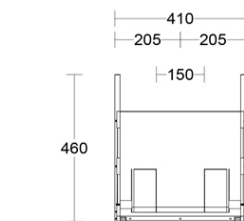

Front Section