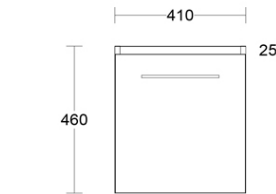

Additional Notes

- 1 Ext drawer + 1 Int drawer
- Suits Subway 2.0 & Collaro Basins
- Soft Close
- Multiple cabinet colour choices

Front View