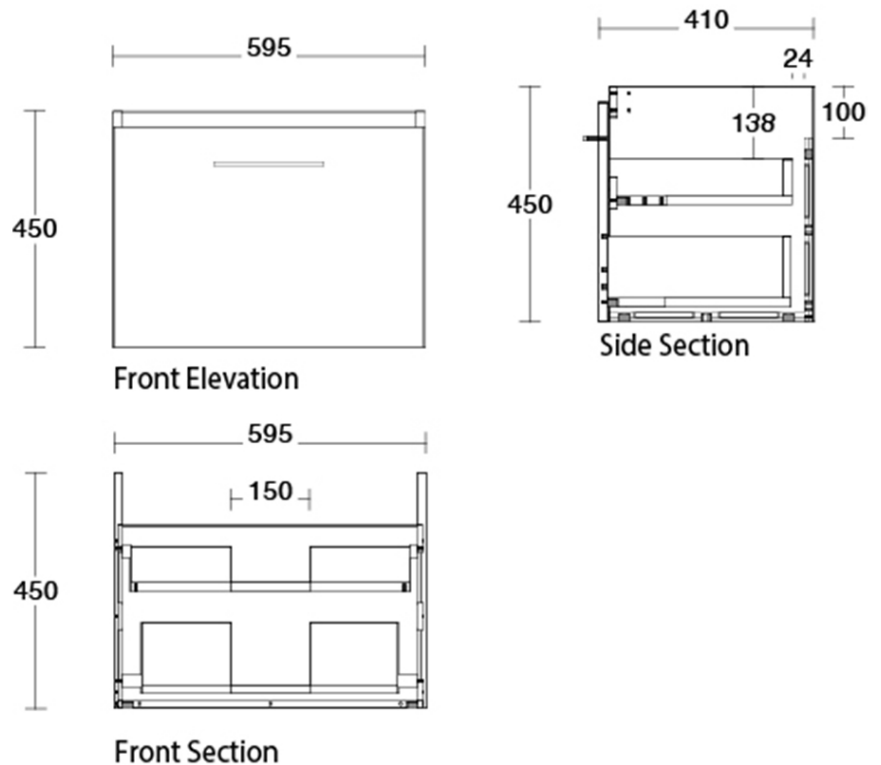

Additional Notes

- Australian Made
- Suits Subway 2.0 & Collaro Basins
- Soft Close
- Multiple cabinet colour choices