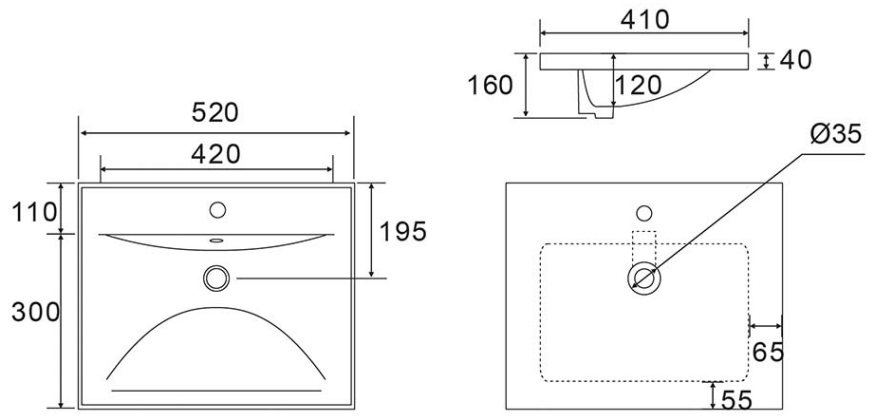

Zen Neu 520 Drop In Basin

Overflow | 1 Tap Hole

Product Image

Product Details

Code:	D9252
Brand:	Argent
Range:	Zen
Warranty:	10 Years*
Product Width:	520 mm
Product Depth:	180 mm
WELS:	N/A

Additional Features

Technical Specification

Required Product
32mm Waste

Recommended Products
K316 PUW Series

Additional Notes

- Round Overflow

Installation Instructions
* Drop In Installation

*Please visit argentaust.com.au/warranty to view the full warranty

Note: All dimensions are in millimetres and are subject to normal manufacturing variations. It is recommended to use the physical product measurements for cut-outs and rough-ins as the technical details shown may differ from the actual product. Use acetic cured silicone sealant. Do not use epoxy type adhesives. Clean with damp cloth. Do not use abrasive cleaners, liquids or pastes.