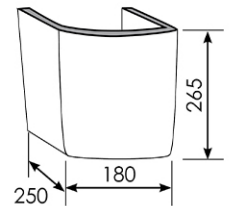

Evo 750 Asymmetric Basin

Left Hand Bowl | 1 Tap Hole | Pedestal

Product Image

Product Details

SKU:	EV31MUL01PB
Brand:	Argent
Range:	Evo
Warranty:	10 Years
Product Width:	750 mm
Product Depth:	500 mm
WELS:	N/A

Additional Features

Technical Specification

Required Product

Recommended Products

Evo Furniture options

Additional Notes

* K316 Series Pop up waste options

OPTIONAL TRAP COVER & PEDESTAL DIMENSIONS

Note: All dimensions are in millimetres and are subject to normal manufacturing variations. Always use the physical product measurements for cut-outs and rough-ins as the technical details shown may differ from the actual product. Use acetic cured silicone sealant. Do not use epoxy type adhesives. Clean with damp cloth. Do not use abrasive cleaners, liquids or pastes.