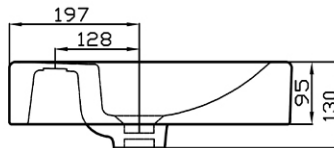

Additional Features

Technical Specification

Required Product

Recommended Products

Evo Furniture options

Additional Notes

* K316 Series Pop up waste options

OPTIONAL TRAP COVER & PEDESTAL DIMENSIONS

Note: All dimensions are in millimetres and are subject to normal manufacturing variations. Always use the physical product measurements for cut-outs and rough-ins as the technical details shown may differ from the actual product. Use acetic cured silicone sealant. Do not use epoxy type adhesives. Clean with damp cloth. Do not use abrasive cleaners, liquids or pastes.