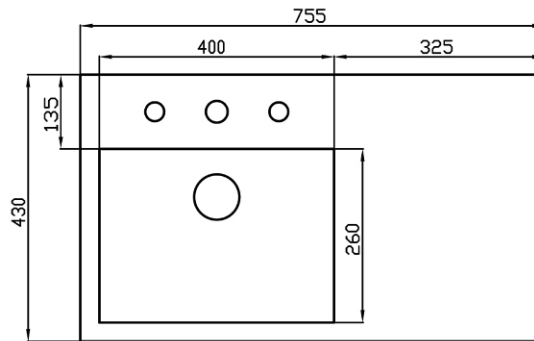

Evo 750 Asymmetric Basin

Left Hand Bowl | 1 Tap Hole | Pedestal

Product Image

Product Details

SKU:	EV31MUL01PB
Brand:	Argent
Range:	Evo
Warranty:	10 Years
Product Width:	750 mm
Product Depth:	500 mm
WELS:	N/A

Additional Features

Technical Specification

Required Product

Recommended Products

Evo Furniture options

Additional Notes

* K316 Series Pop up waste options

OPTIONAL TRAP COVER & PEDESTAL DIMENSIONS

Note: All dimensions are in millimetres and are subject to normal manufacturing variations. Always use the physical product measurements for cut-outs and rough-ins as the technical details shown may differ from the actual product. Use acetic cured silicone sealant. Do not use epoxy type adhesives. Clean with damp cloth. Do not use abrasive cleaners, liquids or pastes.