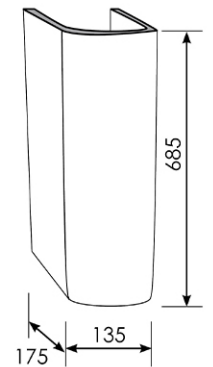

Evo 750 Asymmetric Basin

Left Hand Bowl | 1 Tap Hole | Pedestal

Product Image

Product Details

SKU:	EV31MUL01PB
Brand:	Argent
Range:	Evo
Warranty:	10 Years
Product Width:	750 mm
Product Depth:	500 mm
WELS:	N/A

Additional Features

Technical Specification

Required Product

Recommended Products

Evo Furniture options

Additional Notes

* K316 Series Pop up waste options

OPTIONAL TRAP COVER & PEDESTAL DIMENSIONS

Note: All dimensions are in millimetres and are subject to normal manufacturing variations. Always use the physical product measurements for cut-outs and rough-ins as the technical details shown may differ from the actual product. Use acetic cured silicone sealant. Do not use epoxy type adhesives. Clean with damp cloth. Do not use abrasive cleaners, liquids or pastes.