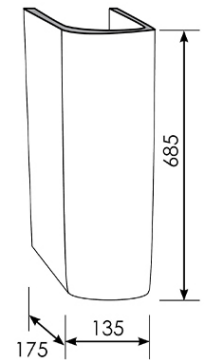

### Additional Notes

- K316 Series Pop up waste options
- AS1428.1 Dimensionally Compliant.

### OPTIONAL TRAP COVER & PEDESTAL DIMENSIONS

\*Please visit [argentaust.com.au/warranty](http://argentaust.com.au/warranty) to view the full warranty

Note: All dimensions are in millimetres and are subject to normal manufacturing variations. Always use the physical product measurements for cut-outs and rough-ins as the technical details shown may differ from the actual product. Use acetic cured silicone sealant. Do not use epoxy type adhesives. Clean with damp cloth. Do not use abrasive cleaners, liquids or pastes.