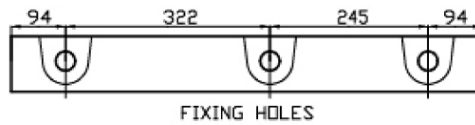

Technical Specification