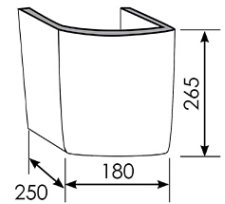

### Additional Notes

- K316 Series Pop up waste options
- AS1428.1 Dimensionally Compliant.

### OPTIONAL TRAP COVER & PEDESTAL DIMENSIONS

\*Please visit [argentaust.com.au/warranty](http://argentaust.com.au/warranty) to view the full warranty

Note: All dimensions are in millimetres and are subject to normal manufacturing variations. Always use the physical product measurements for cut-outs and rough-ins as the technical details shown may differ from the actual product. Use acetic cured silicone sealant. Do not use epoxy type adhesives. Clean with damp cloth. Do not use abrasive cleaners, liquids or pastes.