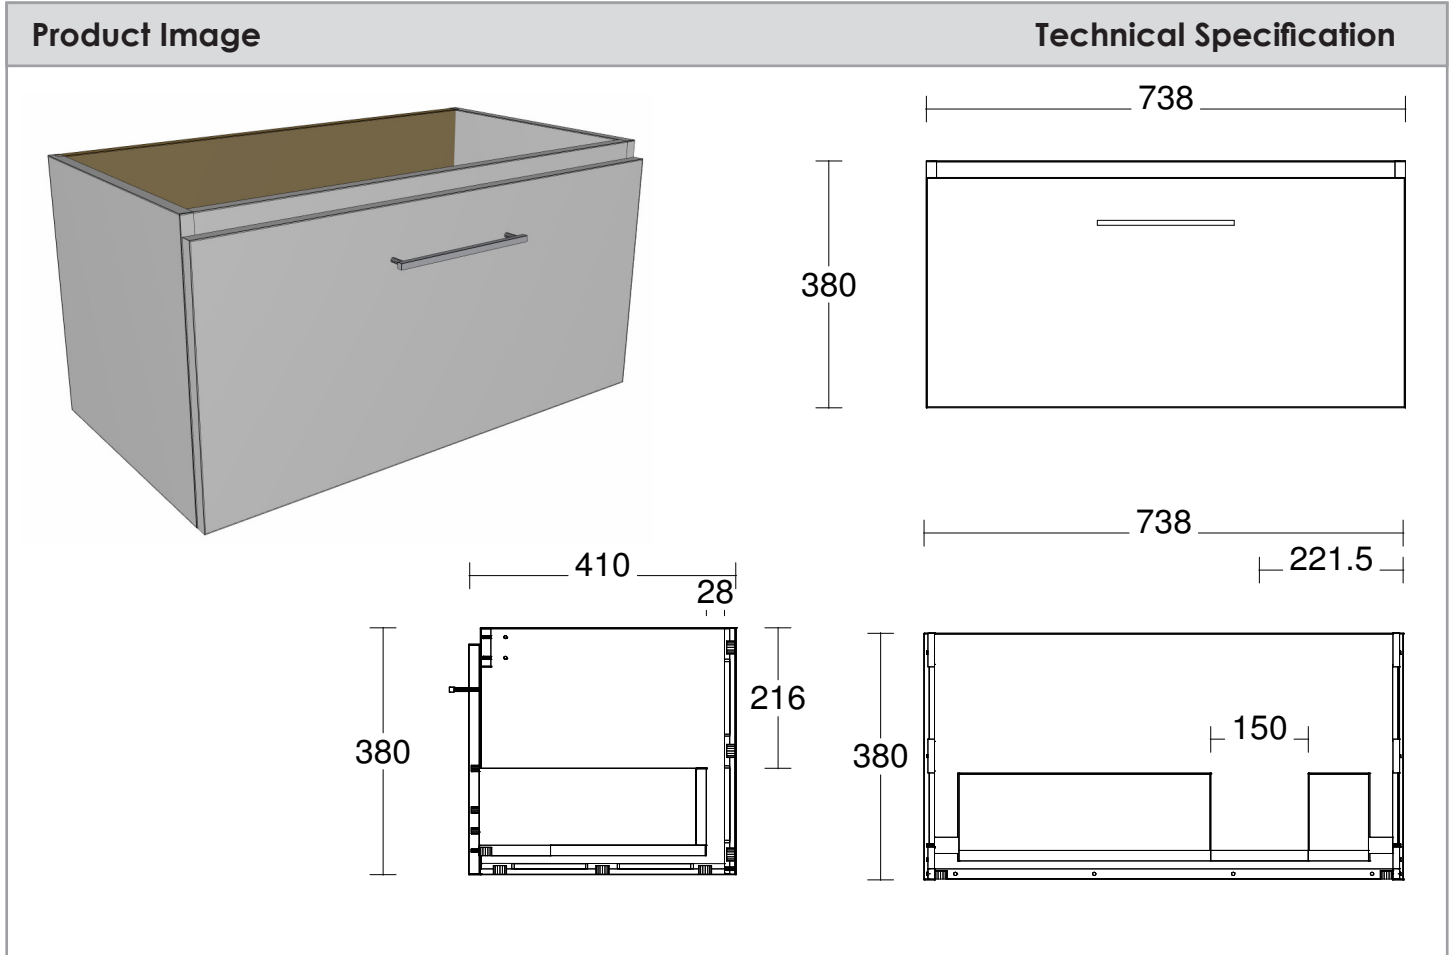

EVO 750 WALL CABINET RIGHT HAND

Description	
EVO 750 Wall Cabinet RH	
EV750SWRHxx	Please choose details including finish from order form

Additional Information
<ul style="list-style-type: none"> • Australian Made • Soft Close • Multiple cabinet colour choices • Recommended product EV33MUL01