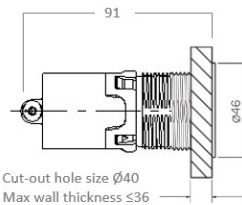

Recommended Products

Argent 80mm or Low Level Cistern

Additional Notes

- SUITABLE FOR REMOTE INSTALLATION

Installation Instructions

- LONGER LENGTH PNEUMATIC TUBE REQUIRED
- ATE-04M-LB & ATE-04M-C PER METRE

*Please visit argentaust.com.au/warranty to view the full warranty

Note: All dimensions are in millimetres and are subject to normal manufacturing variations. Always use the physical product measurements for cut-outs and rough-ins as the technical details shown may differ from the actual product. Use acetic cured silicone sealant. Do not use epoxy type adhesives. Clean with damp cloth. Do not use abrasive cleaners, liquids or pastes.