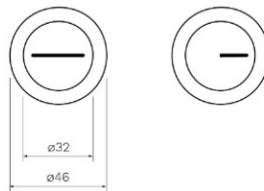

Recommended Products

Argent 80mm or Low Level Cistern

Additional Notes

- SUITABLE FOR REMOTE INSTALLATION

Installation Instructions

- LONGER LENGTH PNEUMATIC TUBE REQUIRED
- ATE-04M-LB & ATE-04M-C PER METRE

*Please visit argentaust.com.au/warranty to view the full warranty

Note: All dimensions are in millimetres and are subject to normal manufacturing variations. Always use the physical product measurements for cut-outs and rough-ins as the technical details shown may differ from the actual product. Use acetic cured silicone sealant. Do not use epoxy type adhesives. Clean with damp cloth. Do not use abrasive cleaners, liquids or pastes.