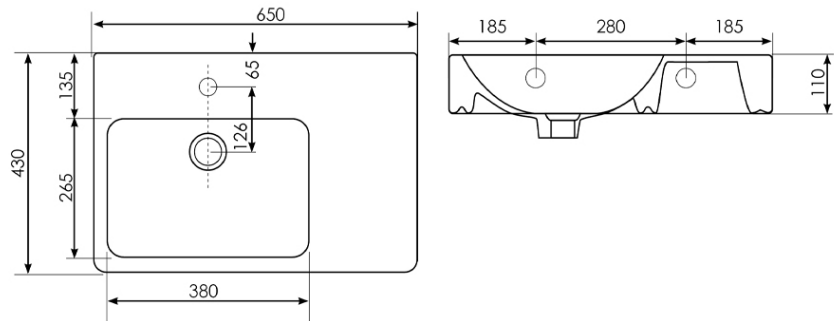

Evo 650 Asymmetric Basin

Left Hand Bowl | 1 Tap Hole

Product Image

Product Details

SKU:	FC14MUL01
Brand:	Argent
Range:	Evo
Warranty:	10 Years
Product Width:	650 mm
Product Depth:	430 mm
WELS:	N/A

Additional Features

Required Product

Recommended Products

Evo Furniture options

Additional Notes

- * K316 Series Pop up waste options
- * AS1428.1 Dimensionally Compliant.

Technical Specification

Note: All dimensions are in millimetres and are subject to normal manufacturing variations. Always use the physical product measurements for cut-outs and rough-ins as the technical details shown may differ from the actual product. Use acetic cured silicone sealant. Do not use epoxy type adhesives. Clean with damp cloth. Do not use abrasive cleaners, liquids or pastes.