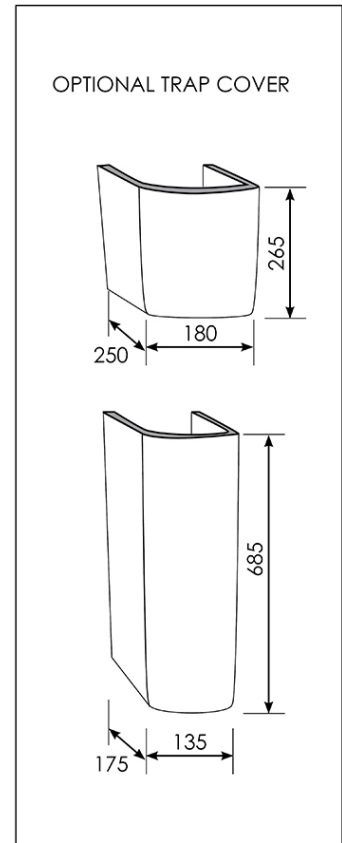

Evo 650 Asymmetric Basin

Left Hand Bowl | 1 Tap Hole | Trap Cover

Product Image

Product Details

SKU:	FC14MUL01TB
Brand:	Argent
Range:	Evo
Warranty:	10 Years
Product Width:	650 mm
Product Depth:	425 mm
WELS:	N/A

Additional Features

Required Product

Recommended Products
Evo Furniture options

Additional Notes
* K316 Series Pop up waste options

Technical Specification

Note: All dimensions are in millimetres and are subject to normal manufacturing variations. Always use the physical product measurements for cut-outs and rough-ins as the technical details shown may differ from the actual product. Use acetic cured silicone sealant. Do not use epoxy type adhesives. Clean with damp cloth. Do not use abrasive cleaners, liquids or pastes.