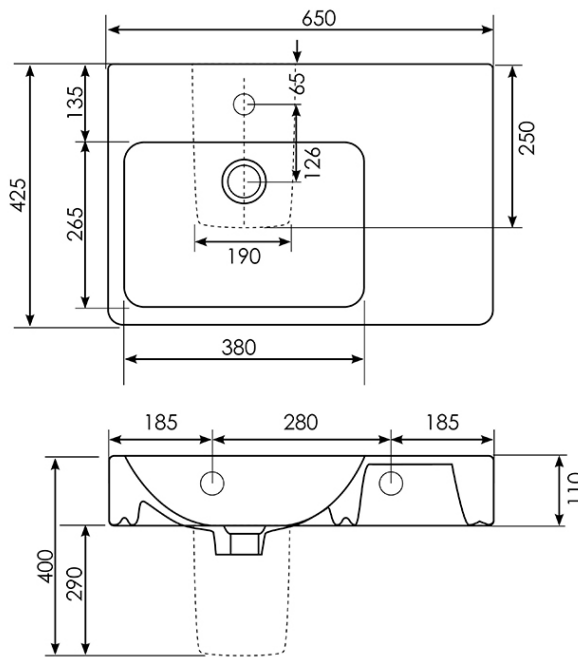

Evo 650 Asymmetric Basin

Left Hand Bowl | 1 Tap Hole | Trap Cover

Product Image

Product Details

SKU:	FC14MUL01TB
Brand:	Argent
Range:	Evo
Warranty:	10 Years
Product Width:	650 mm
Product Depth:	425 mm
WELS:	N/A

Additional Features

Required Product

Recommended Products
Evo Furniture options

Additional Notes
* K316 Series Pop up waste options

Technical Specification

Note: All dimensions are in millimetres and are subject to normal manufacturing variations. Always use the physical product measurements for cut-outs and rough-ins as the technical details shown may differ from the actual product. Use acetic cured silicone sealant. Do not use epoxy type adhesives. Clean with damp cloth. Do not use abrasive cleaners, liquids or pastes.