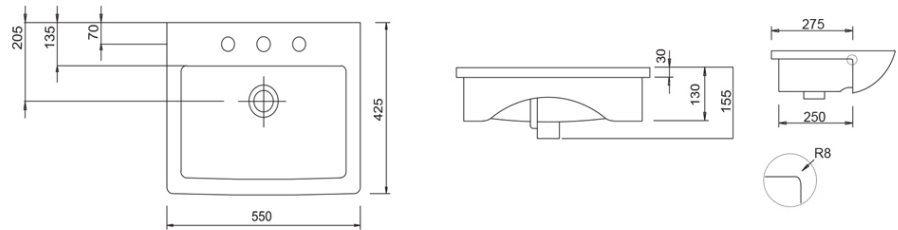

Mode 550 Semi Recessed Basin

1 Tap Hole

Product Image

Product Details

Code:	FC14TUL01
Brand:	Argent
Range:	Mode
Warranty:	10 Years*
Product Width:	550 mm
Product Depth:	420 mm
WELS:	N/A

Additional Features

Technical Specification

Required Product

Recommended Products

Additional Notes

- K316-D Waste Series Available
- Chrome
- Matt Black
- Brushed Nickel
- Gun Metal

*Please visit argentaust.com.au/warranty to view the full warranty

Note: All dimensions are in millimetres and are subject to normal manufacturing variations. Always use the physical product measurements for cut-outs and rough-ins as the technical details shown may differ from the actual product. Use acetic cured silicone sealant. Do not use epoxy type adhesives. Clean with damp cloth. Do not use abrasive cleaners, liquids or pastes.