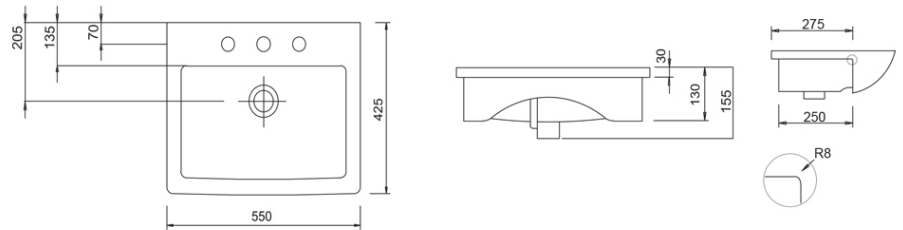

Mode 550 Semi Recessed Basin

1 Tap Hole | Soap Dispenser Left

Product Image

*Soap Dispenser not shown

Product Details

Code:	FC14TUL01SDL
Brand:	Argent
Range:	Mode
Warranty:	10 Years*
Product Width:	550 mm
Product Depth:	420 mm
WELS:	N/A

Additional Features

Required Product

Recommended Products

Additional Notes

- K316-D Waste Series Available Chrome
- Matt Black
- Brushed Nickel
- Gun Metal
- Soap dispenser on Left Hand Side

Technical Specification

*Please visit argentaust.com.au/warranty to view the full warranty

Note: All dimensions are in millimetres and are subject to normal manufacturing variations. Always use the physical product measurements for cut-outs and rough-ins as the technical details shown may differ from the actual product. Use acetic cured silicone sealant. Do not use epoxy type adhesives. Clean with damp cloth. Do not use abrasive cleaners, liquids or pastes.