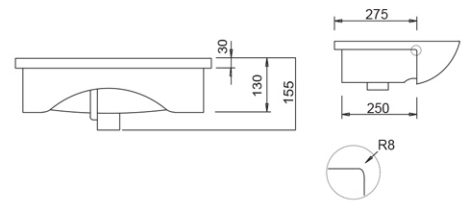

Mode 550 Semi Recessed Basin

3 Tap Hole

Product Image

*Depicted as 1 Tap Hole

Product Details

SKU:	FC14TUL07
Brand:	Argent
Range:	Mode
Warranty:	10 Years
Product Width:	550 mm
Product Depth:	420 mm
WELS:	N/A

Additional Features

Technical Specification

Required Product

Recommended Products

Additional Notes

- * K316-D Waste Series Available
- Chrome
- * Matt Black
- * Brushed Nickel
- * Gun Metal

Note: All dimensions are in millimetres and are subject to normal manufacturing variations. Always use the physical product measurements for cut-outs and rough-ins as the technical details shown may differ from the actual product. Use acetic cured silicone sealant. Do not use epoxy type adhesives. Clean with damp cloth. Do not use abrasive cleaners, liquids or pastes.