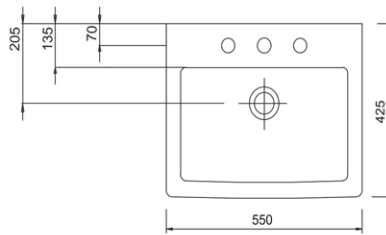

Mode 550 Semi Recessed Basin

3 Tap Hole

Product Image

*Depicted as 1 Tap Hole

Product Details

SKU:	FC14TUL07
Brand:	Argent
Range:	Mode
Warranty:	10 Years
Product Width:	550 mm
Product Depth:	420 mm
WELS:	N/A

Additional Features

Technical Specification

Required Product

Recommended Products

Additional Notes

- * K316-D Waste Series Available
- Chrome
- * Matt Black
- * Brushed Nickel
- * Gun Metal

Note: All dimensions are in millimetres and are subject to normal manufacturing variations. Always use the physical product measurements for cut-outs and rough-ins as the technical details shown may differ from the actual product. Use acetic cured silicone sealant. Do not use epoxy type adhesives. Clean with damp cloth. Do not use abrasive cleaners, liquids or pastes.