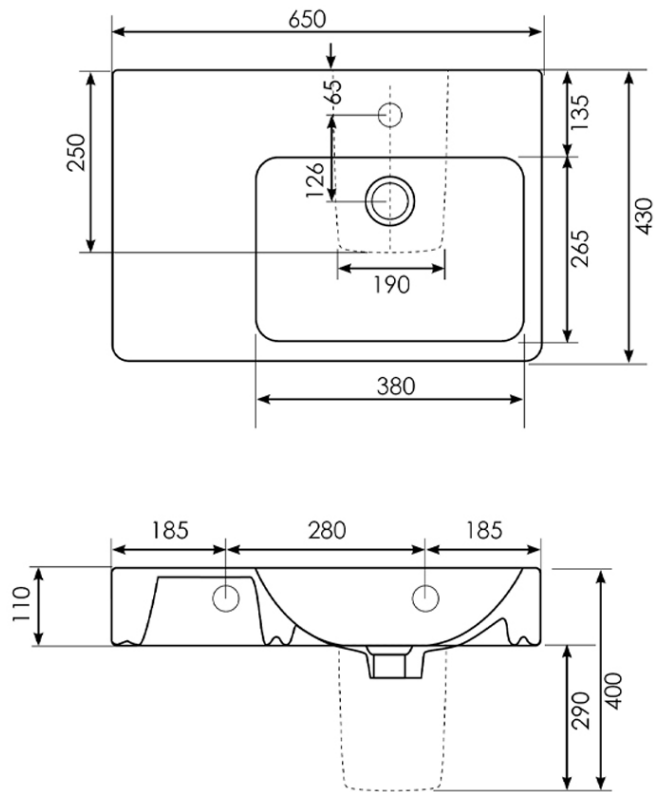

Evo 650 Asymmetric Basin

Right Hand Bowl | 1 Tap Hole

Product Image

Product Details

SKU:	FC29MUL01
Brand:	Argent
Range:	Evo
Warranty:	10 Years
Product Width:	650 mm
Product Depth:	430 mm
WELS:	N/A

Additional Features

Required Product

Recommended Products

Evo Furniture options

Additional Notes

- * K316 Series Pop up waste options
- * AS1428.1 Dimensionally Compliant.

Technical Specification

Note: All dimensions are in millimetres and are subject to normal manufacturing variations. Always use the physical product measurements for cut-outs and rough-ins as the technical details shown may differ from the actual product. Use acetic cured silicone sealant. Do not use epoxy type adhesives. Clean with damp cloth. Do not use abrasive cleaners, liquids or pastes.