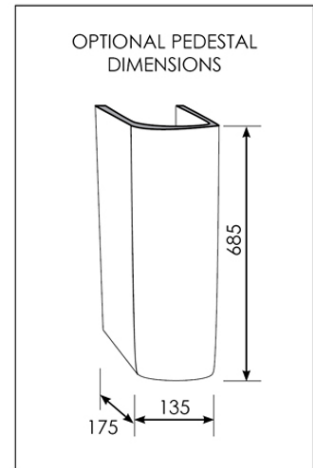

Evo 650 Asymmetric Basin

Right Hand Bowl | 1 Tap Hole | Pedestal

Product Image

Product Details

SKU:	FC29MUL01PB
Brand:	Argent
Range:	Evo
Warranty:	10 Years
Product Width:	650 mm
Product Depth:	430 mm
WELS:	N/A

Additional Features

Technical Specification

Required Product

Recommended Products

Evo Furniture options

Additional Notes

* K316 Series Pop up waste options

Note: All dimensions are in millimetres and are subject to normal manufacturing variations. Always use the physical product measurements for cut-outs and rough-ins as the technical details shown may differ from the actual product. Use acetic cured silicone sealant. Do not use epoxy type adhesives. Clean with damp cloth. Do not use abrasive cleaners, liquids or pastes.