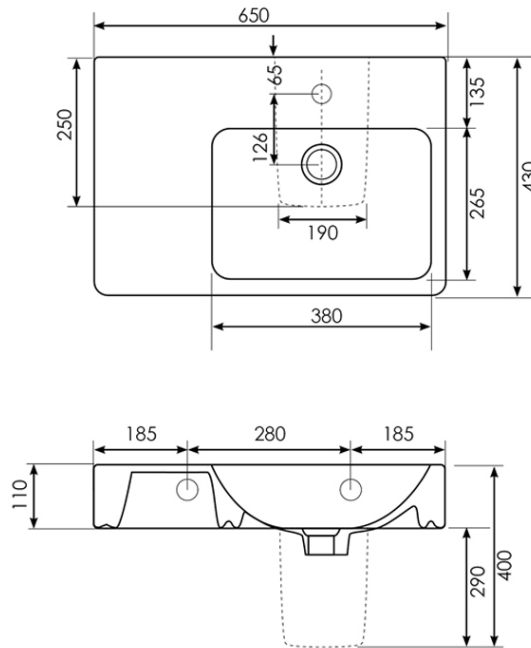

Evo 650 Asymmetric Basin

Right Hand Bowl | 1 Tap Hole | Pedestal

Product Image

Product Details

SKU:	FC29MUL01PB
Brand:	Argent
Range:	Evo
Warranty:	10 Years
Product Width:	650 mm
Product Depth:	430 mm
WELS:	N/A

Additional Features

Technical Specification

Required Product

Recommended Products

Evo Furniture options

Additional Notes

* K316 Series Pop up waste options

Note: All dimensions are in millimetres and are subject to normal manufacturing variations. Always use the physical product measurements for cut-outs and rough-ins as the technical details shown may differ from the actual product. Use acetic cured silicone sealant. Do not use epoxy type adhesives. Clean with damp cloth. Do not use abrasive cleaners, liquids or pastes.