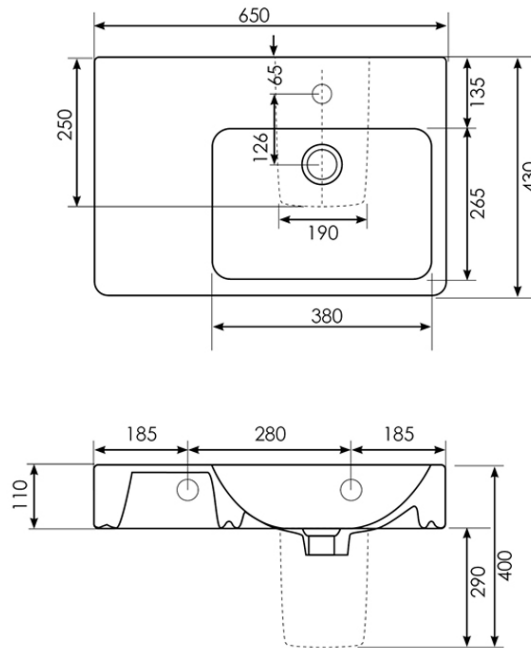

Evo 650 Asymmetric Basin

Right Hand Bowl | 1 Tap Hole | Trap Cover

Product Image

Product Details

SKU:	FC29MUL01TB
Brand:	Argent
Range:	Evo
Warranty:	10 Years
Product Width:	650 mm
Product Depth:	430 mm
WELS:	N/A

Additional Features

Required Product

Recommended Products

Evo Furniture options

Additional Notes

- * K316 Series Pop up waste options
- * AS1428.1 Dimensionally Compliant.

Technical Specification

Note: All dimensions are in millimetres and are subject to normal manufacturing variations. Always use the physical product measurements for cut-outs and rough-ins as the technical details shown may differ from the actual product. Use acetic cured silicone sealant. Do not use epoxy type adhesives. Clean with damp cloth. Do not use abrasive cleaners, liquids or pastes.