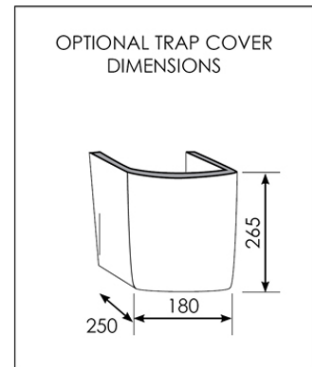

Additional Features

Required Product

Recommended Products

Evo Furniture options

Additional Notes

- * K316 Series Pop up waste options
- * AS1428.1 Dimensionally Compliant.

Technical Specification

Note: All dimensions are in millimetres and are subject to normal manufacturing variations. Always use the physical product measurements for cut-outs and rough-ins as the technical details shown may differ from the actual product. Use acetic cured silicone sealant. Do not use epoxy type adhesives. Clean with damp cloth. Do not use abrasive cleaners, liquids or pastes.