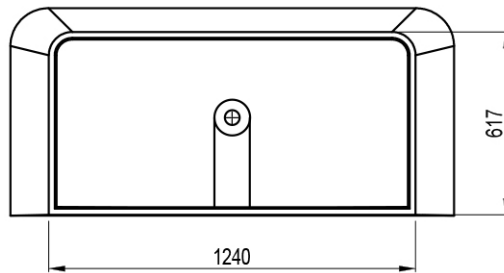

# Mirra 1500 BTW Cast Stone Freestanding Bath

Overflow

**Product Image**

Product photo:

**Product Details**

<b>SKU:</b>	<b>FS611508</b>
Brand:	Argent
Range:	Mirra
Warranty:	10 Years
Product Length:	1,500 mm
Product Width:	700 mm
Product Height:	600 mm
Litre Capacity:	277 L

**Additional Features**

**Required Product**

**Recommended Products**  
 NX-C106MW 40mm Pop Up Waste with Silk Cast Stone Lid

**Additional Notes**

- \* High Quality Materials
- \* Natural Composition
- \* Silk Finish
- \* Integrated Slimline Overflow
- \* One Piece Bath
- \* Natural Heat Retention

**Installation Instructions**

- \* Weight 139KG

**Technical Specification**

*Note: All dimensions are in millimetres and are subject to normal manufacturing variations. Always use the physical product measurements for cut-outs and rough-ins as the technical details shown may differ from the actual product. Use acetic cured silicone sealant. Do not use epoxy type adhesives. Clean with damp cloth. Do not use abrasive cleaners, liquids or pastes.*