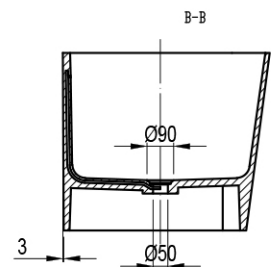

# Mirra 1500 BTW Cast Stone Freestanding Bath

Overflow

**Product Image**

Product photo:

**Product Details**

<b>SKU:</b>	<b>FS611508</b>
Brand:	Argent
Range:	Mirra
Warranty:	10 Years
Product Length:	1,500 mm
Product Width:	700 mm
Product Height:	600 mm
Litre Capacity:	277 L

**Additional Features**

**Required Product**

**Recommended Products**  
 NX-C106MW 40mm Pop Up Waste with Silk Cast Stone Lid

**Additional Notes**

- \* High Quality Materials
- \* Natural Composition
- \* Silk Finish
- \* Integrated Slimline Overflow
- \* One Piece Bath
- \* Natural Heat Retention

**Installation Instructions**

- \* Weight 139KG

**Technical Specification**

*Note: All dimensions are in millimetres and are subject to normal manufacturing variations. Always use the physical product measurements for cut-outs and rough-ins as the technical details shown may differ from the actual product. Use acetic cured silicone sealant. Do not use epoxy type adhesives. Clean with damp cloth. Do not use abrasive cleaners, liquids or pastes.*