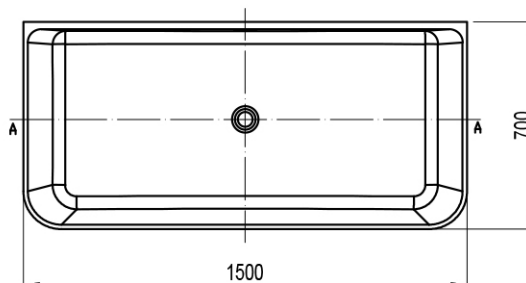

# Mirra 1500 BTW Cast Stone Freestanding Bath

Overflow

**Product Image**

Product photo:

**Product Details**

<b>SKU:</b>	<b>FS611508</b>
Brand:	Argent
Range:	Mirra
Warranty:	10 Years
Product Length:	1,500 mm
Product Width:	700 mm
Product Height:	600 mm
Litre Capacity:	277 L

**Additional Features**

**Required Product**

**Recommended Products**  
 NX-C106MW 40mm Pop Up Waste with Silk Cast Stone Lid

**Additional Notes**

- \* High Quality Materials
- \* Natural Composition
- \* Silk Finish
- \* Integrated Slimline Overflow
- \* One Piece Bath
- \* Natural Heat Retention

**Installation Instructions**

- \* Weight 139KG

**Technical Specification**

*Note: All dimensions are in millimetres and are subject to normal manufacturing variations. Always use the physical product measurements for cut-outs and rough-ins as the technical details shown may differ from the actual product. Use acetic cured silicone sealant. Do not use epoxy type adhesives. Clean with damp cloth. Do not use abrasive cleaners, liquids or pastes.*