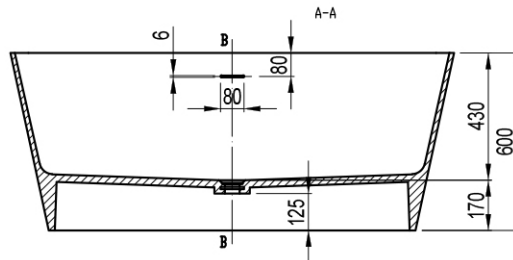

# Mirra 1500 BTW Cast Stone Freestanding Bath

Overflow

**Product Image**

Product photo:

**Product Details**

<b>SKU:</b>	<b>FS611508</b>
Brand:	Argent
Range:	Mirra
Warranty:	10 Years
Product Length:	1,500 mm
Product Width:	700 mm
Product Height:	600 mm
Litre Capacity:	277 L

**Additional Features**

**Required Product**

**Recommended Products**  
 NX-C106MW 40mm Pop Up Waste with Silk Cast Stone Lid

**Additional Notes**

- \* High Quality Materials
- \* Natural Composition
- \* Silk Finish
- \* Integrated Slimline Overflow
- \* One Piece Bath
- \* Natural Heat Retention

**Installation Instructions**

- \* Weight 139KG

**Technical Specification**

*Note: All dimensions are in millimetres and are subject to normal manufacturing variations. Always use the physical product measurements for cut-outs and rough-ins as the technical details shown may differ from the actual product. Use acetic cured silicone sealant. Do not use epoxy type adhesives. Clean with damp cloth. Do not use abrasive cleaners, liquids or pastes.*