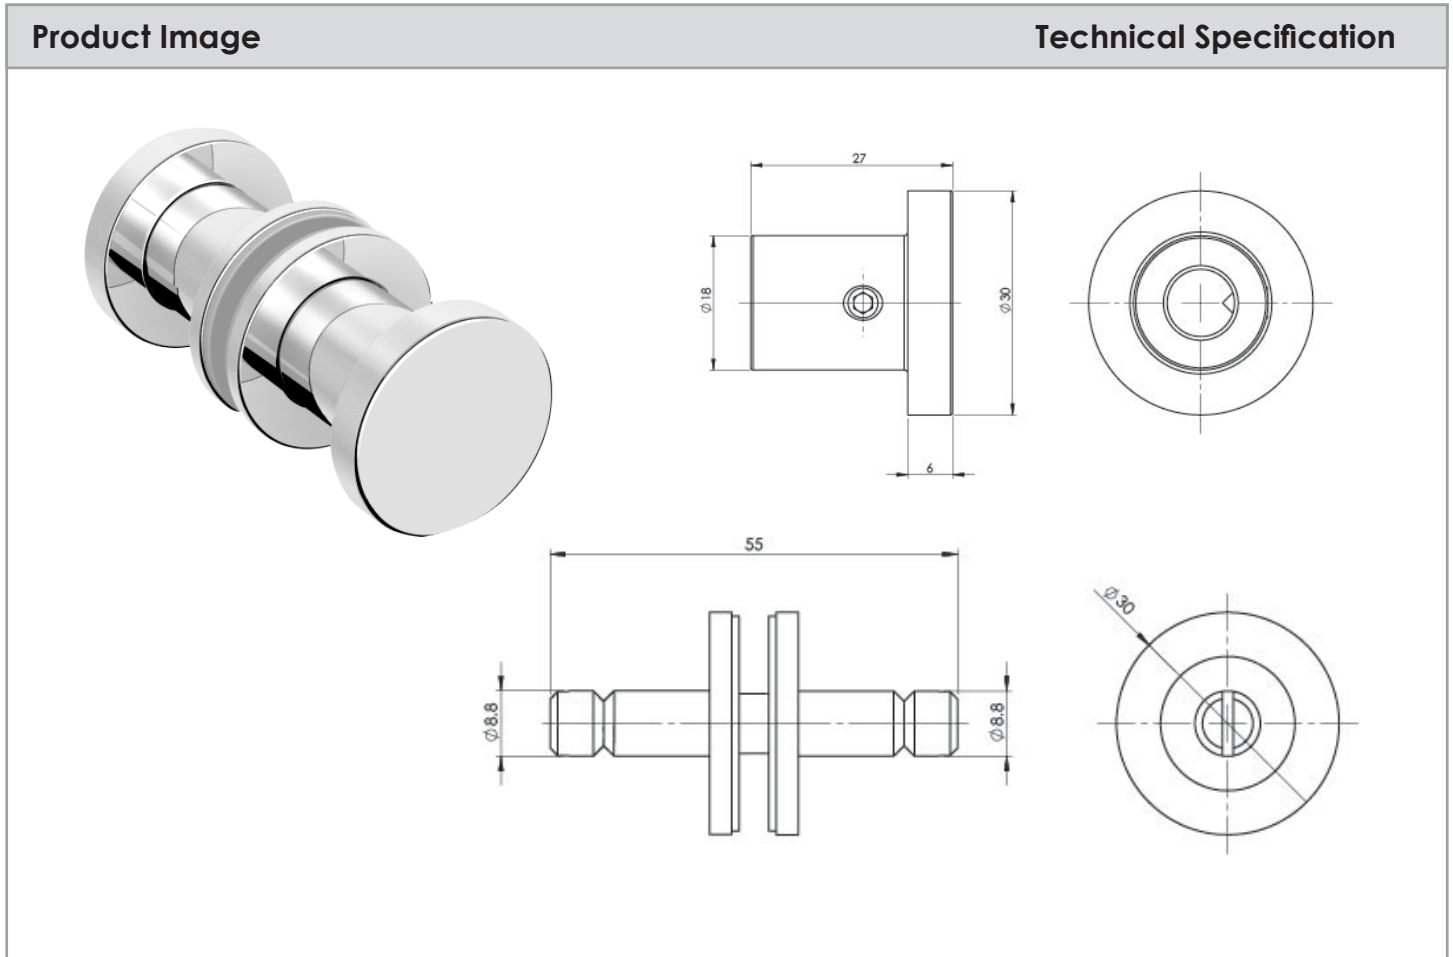

FOCAL GLASS PANEL DOUBLE SIDED KNOB/HOOK

Description	
Focal Glass Panel Double Sided Knob/Hook	
AGD3000HB	
Includes:	
1x AG3000E	Double Sided Connector
2x AG3000H	Knob/Hook Component

Additional Information
<ul style="list-style-type: none"> • Chrome Plated • For mounting onto 6-10mm glass or acrylic panels • 10 mm Ø holes required.