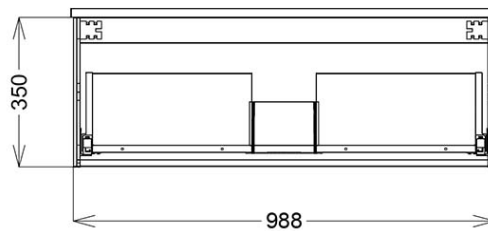

# Haven 1000 Wall Cabinet

Suit Countertop Basin | Beige | 1 Drawer

**Product Image**

**Product Details**

**Code:** HV1000SWBECB  
**Brand:** Argent  
**Range:** Haven  
**Warranty:** Lifetime\*

**Additional Features**

**Technical Specification**

**Required Product**  
 Counter Top Basin

**Recommended Products**  
 Villeroy & Boch Vessel Basin, Argent Furniture Wave Handle

**Additional Notes**

- Crystal Boulder SilkSurface Top
- Australian Made
- Soft Close Drawers
- Graphite Cabinet Interior
- Bamboo Jointed Storage Trays
- In Drawer Powerpoint
- Push To Open

\*Please visit [argentaust.com.au/warranty](http://argentaust.com.au/warranty) to view the full warranty

*Note: All dimensions are in millimetres and are subject to normal manufacturing variations. It is recommended to use the physical product measurements for cut-outs and rough-ins as the technical details shown may differ from the actual product. Use acetic cured silicone sealant. Do not use epoxy type adhesives. Clean with damp cloth. Do not use abrasive cleaners, liquids or pastes.*