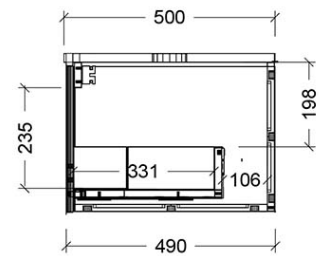

Additional Notes

- Crystal Boulder SilkSurface Top
- Australian Made
- Soft Close Drawers
- Graphite Cabinet Interior
- Bamboo Jointed Storage Trays
- In Drawer Powerpoint
- Push To Open