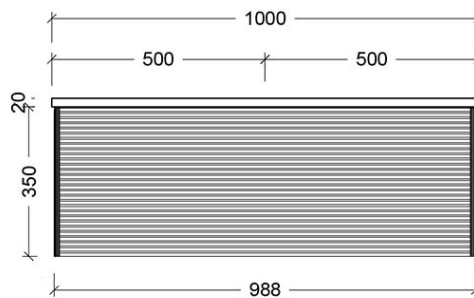

# Haven 1000 Wall Cabinet

Suit Countertop Basin | Beige | 1 Drawer

**Product Image**

**Product Details**

**Code:** HV1000SWBECB  
**Brand:** Argent  
**Range:** Haven  
**Warranty:** Lifetime\*

**Additional Features**

**Technical Specification**

**Required Product**  
 Counter Top Basin

**Recommended Products**  
 Villeroy & Boch Vessel Basin, Argent Furniture Wave Handle

**Additional Notes**

- Crystal Boulder SilkSurface Top
- Australian Made
- Soft Close Drawers
- Graphite Cabinet Interior
- Bamboo Jointed Storage Trays
- In Drawer Powerpoint
- Push To Open