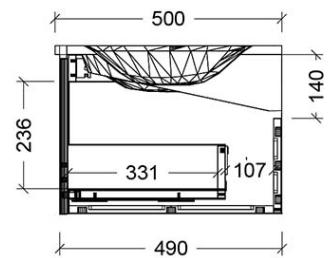

Installation Instructions

* Wall Hung Basin to be installed prior to cabinet

*Please visit argentaust.com.au/warranty to view the full warranty

Note: All dimensions are in millimetres and are subject to normal manufacturing variations. It is recommended to use the physical product measurements for cut-outs and rough-ins as the technical details shown may differ from the actual product. Use acetic cured silicone sealant. Do not use epoxy type adhesives. Clean with damp cloth. Do not use abrasive cleaners, liquids or pastes.