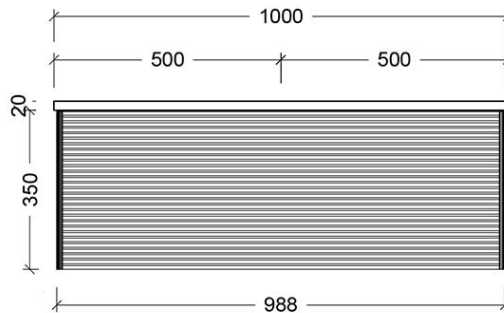

Installation Instructions

* Wall Hung Basin to be installed prior to cabinet

*Please visit argentaust.com.au/warranty to view the full warranty

Note: All dimensions are in millimetres and are subject to normal manufacturing variations. It is recommended to use the physical product measurements for cut-outs and rough-ins as the technical details shown may differ from the actual product. Use acetic cured silicone sealant. Do not use epoxy type adhesives. Clean with damp cloth. Do not use abrasive cleaners, liquids or pastes.