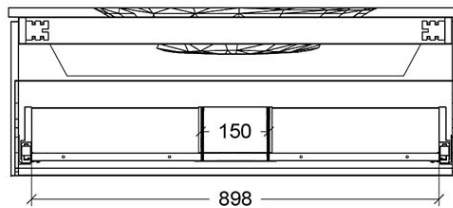

Villeroy & Boch Antao 1000 Wall Hung Basin

Recommended Products

Argent Furniture Wave Handle

Additional Notes

- Australian Made
- Soft Close Drawers
- Graphite Cabinet Interior
- Bamboo Jointed Storage Trays
- In Drawer Powerpoint
- Push to Open

Installation Instructions

* Wall Hung Basin to be installed prior to cabinet

*Please visit argentaust.com.au/warranty to view the full warranty

Note: All dimensions are in millimetres and are subject to normal manufacturing variations. It is recommended to use the physical product measurements for cut-outs and rough-ins as the technical details shown may differ from the actual product. Use acetic cured silicone sealant. Do not use epoxy type adhesives. Clean with damp cloth. Do not use abrasive cleaners, liquids or pastes.