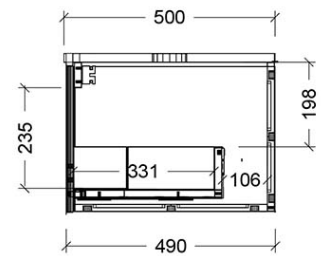

Additional Notes

- Crystal Boulder SilkSurface Top
- Australian Made
- Soft Close Drawers
- Graphite Cabinet Interior
- Bamboo Jointed Storage Trays
- In Drawer Powerpoint
- Push To Open