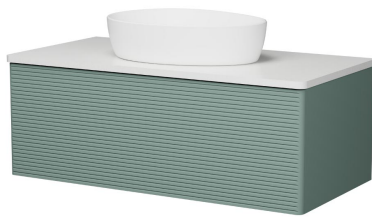

# Haven 1000 Wall Cabinet

Suit Countertop Basin | Green | 1 Drawer

**Product Image**

**Product Details**

**Code:** HV1000SWGRCB  
**Brand:** Argent  
**Range:** Haven  
**Warranty:** Lifetime\*

**Additional Features**

**Technical Specification**

**Required Product**  
 Counter Top Basin

**Recommended Products**  
 Villeroy & Boch Vessel Basin, Argent Furniture Wave Handle

**Additional Notes**

- Crystal Boulder SilkSurface Top
- Australian Made
- Soft Close Drawers
- Graphite Cabinet Interior
- Bamboo Jointed Storage Trays
- In Drawer Powerpoint
- Push To Open