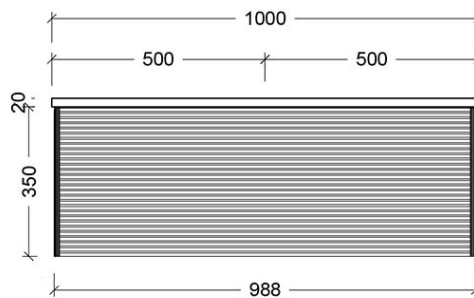

# Haven 1000 Wall Cabinet

Suit Countertop Basin | Green | 1 Drawer

**Product Image**

**Product Details**

**Code:** HV1000SWGRCB  
**Brand:** Argent  
**Range:** Haven  
**Warranty:** Lifetime\*

**Additional Features**

**Technical Specification**

**Required Product**  
 Counter Top Basin

**Recommended Products**  
 Villeroy & Boch Vessel Basin, Argent Furniture Wave Handle

**Additional Notes**

- Crystal Boulder SilkSurface Top
- Australian Made
- Soft Close Drawers
- Graphite Cabinet Interior
- Bamboo Jointed Storage Trays
- In Drawer Powerpoint
- Push To Open