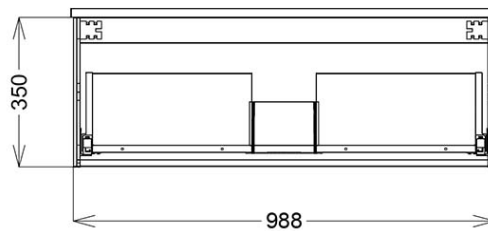

**Technical Specification**

**Required Product**  
 Counter Top Basin

**Recommended Products**  
 Villeroy & Boch Vessel Basin, Argent Furniture Wave Handle

**Additional Notes**

- Crystal Boulder SilkSurface Top
- Australian Made
- Soft Close Drawers
- Graphite Cabinet Interior
- Bamboo Jointed Storage Trays
- In Drawer Powerpoint
- Push To Open

\*Please visit [argentaust.com.au/warranty](http://argentaust.com.au/warranty) to view the full warranty

*Note: All dimensions are in millimetres and are subject to normal manufacturing variations. It is recommended to use the physical product measurements for cut-outs and rough-ins as the technical details shown may differ from the actual product. Use acetic cured silicone sealant. Do not use epoxy type adhesives. Clean with damp cloth. Do not use abrasive cleaners, liquids or pastes.*