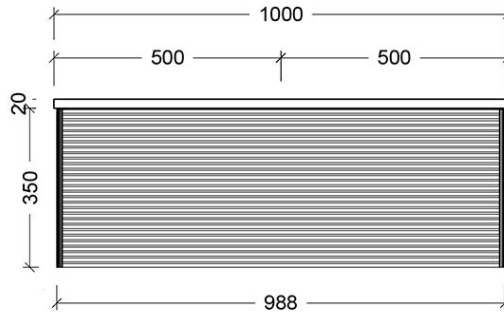

Installation Instructions

* Wall Hung Basin to be installed prior to cabinet

*Please visit argentaust.com.au/warranty to view the full warranty

Note: All dimensions are in millimetres and are subject to normal manufacturing variations. It is recommended to use the physical product measurements for cut-outs and rough-ins as the technical details shown may differ from the actual product. Use acetic cured silicone sealant. Do not use epoxy type adhesives. Clean with damp cloth. Do not use abrasive cleaners, liquids or pastes.