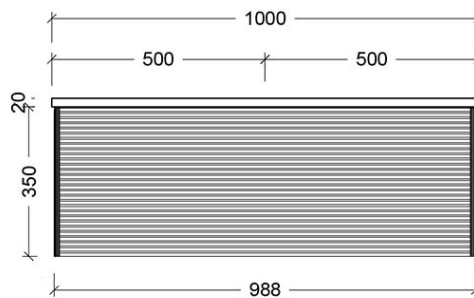

Haven 1000 Wall Cabinet

Suit Countertop Basin | Matte White | 1 Drawer

Product Image

Product Details

Code: HV1000SWSWCB
Brand: Argent
Range: Haven
Warranty: Lifetime*

Additional Features

Technical Specification

*Please visit argentaust.com.au/warranty to view the full warranty

Note: All dimensions are in millimetres and are subject to normal manufacturing variations. It is recommended to use the physical product measurements for cut-outs and rough-ins as the technical details shown may differ from the actual product. Use acetic cured silicone sealant. Do not use epoxy type adhesives. Clean with damp cloth. Do not use abrasive cleaners, liquids or pastes.