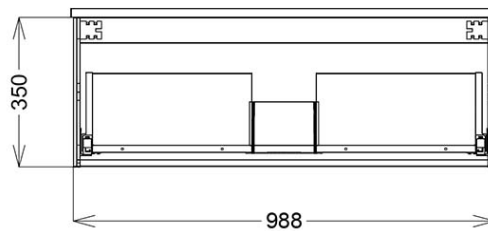

*Please visit argentaust.com.au/warranty to view the full warranty

Note: All dimensions are in millimetres and are subject to normal manufacturing variations. It is recommended to use the physical product measurements for cut-outs and rough-ins as the technical details shown may differ from the actual product. Use acetic cured silicone sealant. Do not use epoxy type adhesives. Clean with damp cloth. Do not use abrasive cleaners, liquids or pastes.