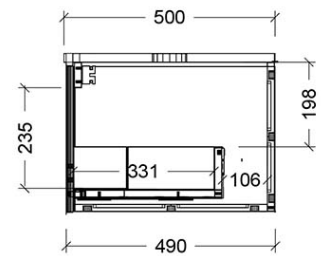

*Please visit argentaust.com.au/warranty to view the full warranty

Note: All dimensions are in millimetres and are subject to normal manufacturing variations. It is recommended to use the physical product measurements for cut-outs and rough-ins as the technical details shown may differ from the actual product. Use acetic cured silicone sealant. Do not use epoxy type adhesives. Clean with damp cloth. Do not use abrasive cleaners, liquids or pastes.