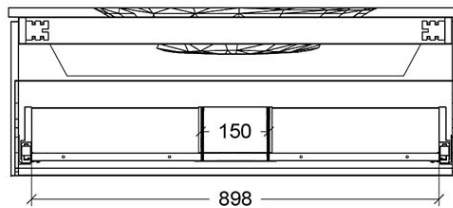

Required Product

Villeroy & Boch Antao 1000 Wall Hung Basin

Recommended Products

Argent Furniture Wave Handle

Additional Notes

- Australian Made
- Soft Close Drawers
- Graphite Cabinet Interior
- Bamboo Jointed Storage Trays
- In Drawer Powerpoint
- Push to open

Installation Instructions

* Wall Hung Basin to be installed prior to cabinet

*Please visit argentaust.com.au/warranty to view the full warranty

Note: All dimensions are in millimetres and are subject to normal manufacturing variations. It is recommended to use the physical product measurements for cut-outs and rough-ins as the technical details shown may differ from the actual product. Use acetic cured silicone sealant. Do not use epoxy type adhesives. Clean with damp cloth. Do not use abrasive cleaners, liquids or pastes.