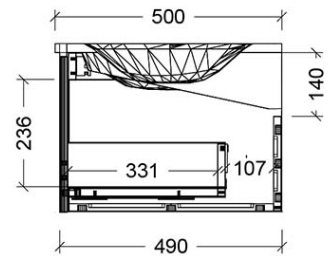

Installation Instructions

* Wall Hung Basin to be installed prior to cabinet

*Please visit argentaust.com.au/warranty to view the full warranty

Note: All dimensions are in millimetres and are subject to normal manufacturing variations. It is recommended to use the physical product measurements for cut-outs and rough-ins as the technical details shown may differ from the actual product. Use acetic cured silicone sealant. Do not use epoxy type adhesives. Clean with damp cloth. Do not use abrasive cleaners, liquids or pastes.