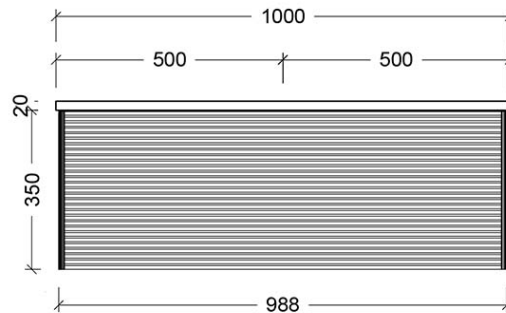

Installation Instructions

* Wall Hung Basin to be installed prior to cabinet

*Please visit argentaust.com.au/warranty to view the full warranty

Note: All dimensions are in millimetres and are subject to normal manufacturing variations. It is recommended to use the physical product measurements for cut-outs and rough-ins as the technical details shown may differ from the actual product. Use acetic cured silicone sealant. Do not use epoxy type adhesives. Clean with damp cloth. Do not use abrasive cleaners, liquids or pastes.