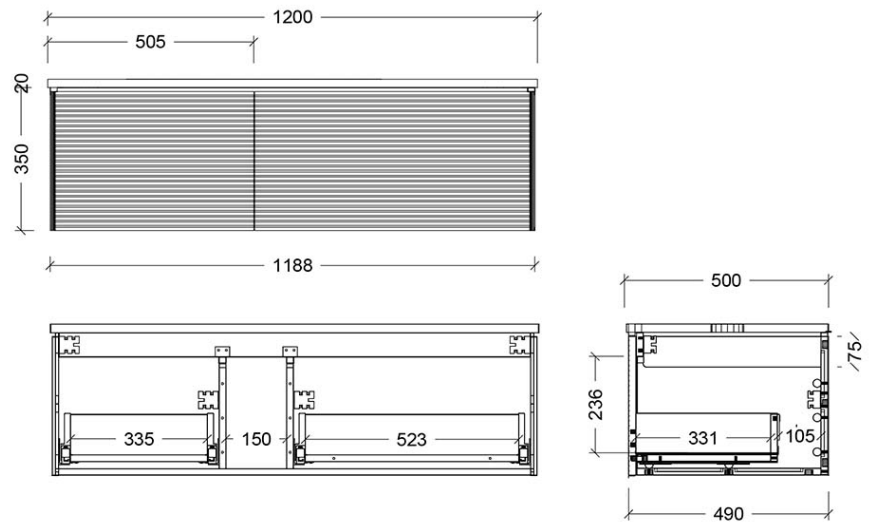

Additional Notes

- Crystal Boulder SilkSurface Top
- Australian Made
- Soft Close Drawers
- Graphite Cabinet Interior
- Bamboo Jointed Storage Trays
- In Drawer Powerpoint
- Push To Open