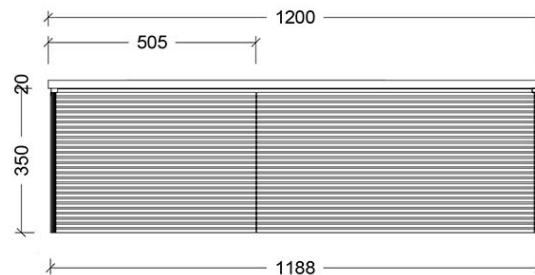

Installation Instructions

* Wall Hung Basin to be installed prior to cabinet

*Please visit argentaust.com.au/warranty to view the full warranty

Note: All dimensions are in millimetres and are subject to normal manufacturing variations. It is recommended to use the physical product measurements for cut-outs and rough-ins as the technical details shown may differ from the actual product. Use acetic cured silicone sealant. Do not use epoxy type adhesives. Clean with damp cloth. Do not use abrasive cleaners, liquids or pastes.