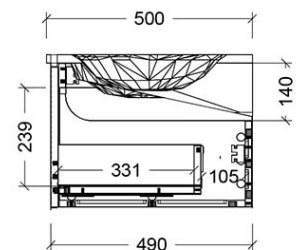

Villeroy & Boch Antao 1200 Wall Hung Basin

Recommended Products

Argent Furniture Wave Handle

Additional Notes

- Australian Made
- Soft Close Drawers
- Graphite Cabinet Interior
- Bamboo Jointed Storage Trays
- In Drawer Powerpoint
- Push to Open

Installation Instructions

* Wall Hung Basin to be installed prior to cabinet

*Please visit argentaust.com.au/warranty to view the full warranty

Note: All dimensions are in millimetres and are subject to normal manufacturing variations. It is recommended to use the physical product measurements for cut-outs and rough-ins as the technical details shown may differ from the actual product. Use acetic cured silicone sealant. Do not use epoxy type adhesives. Clean with damp cloth. Do not use abrasive cleaners, liquids or pastes.