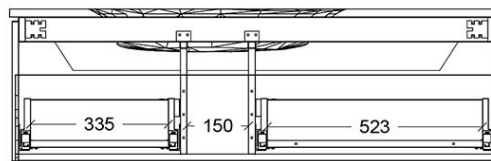

Villeroy & Boch Antao 1200 Wall Hung Basin

Recommended Products

Argent Furniture Wave Handle

Additional Notes

- Australian Made
- Soft Close Drawers
- Graphite Cabinet Interior
- Bamboo Jointed Storage Trays
- In Drawer Powerpoint
- Push to Open

Installation Instructions

* Wall Hung Basin to be installed prior to cabinet

*Please visit argentaust.com.au/warranty to view the full warranty

Note: All dimensions are in millimetres and are subject to normal manufacturing variations. It is recommended to use the physical product measurements for cut-outs and rough-ins as the technical details shown may differ from the actual product. Use acetic cured silicone sealant. Do not use epoxy type adhesives. Clean with damp cloth. Do not use abrasive cleaners, liquids or pastes.