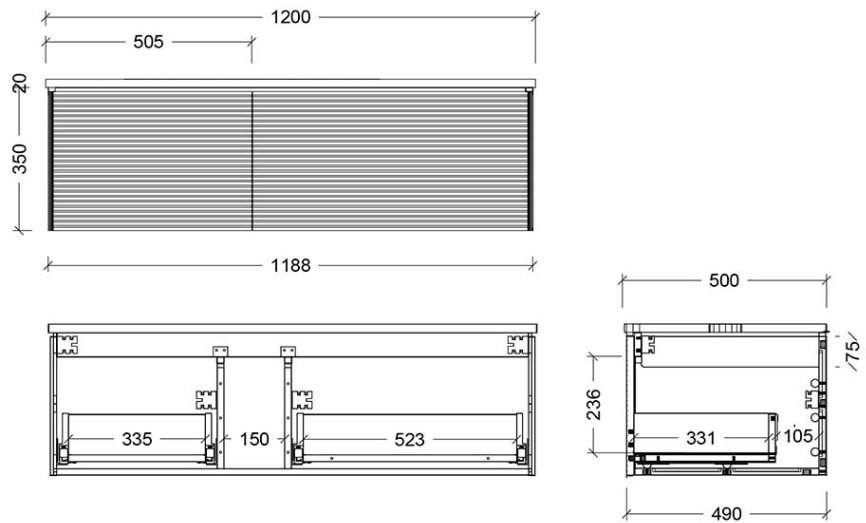

# Haven 1200 Wall Cabinet

Suit Countertop Basin | Green | 2 Drawer

**Product Image**

**Product Details**

**Code:** HV1200SWGRCB  
**Brand:** Argent  
**Range:** Haven  
**Warranty:** Lifetime\*

**Additional Features**

**Technical Specification**

**Required Product**  
 Counter Top Basin

**Recommended Products**  
 Villeroy & Boch Vessel Basin, Argent Furniture Wave Handle

**Additional Notes**

- Crystal Boulder SilkSurface Top
- Australian Made
- Soft Close Drawers
- Graphite Cabinet Interior
- Bamboo Jointed Storage Trays
- In Drawer Powerpoint
- Push To Open