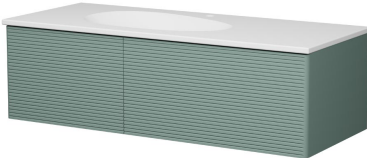

Haven 1200 Wall Cabinet

Suit Wall hung Basin | Green | 2 Drawer

Product Image

Product Details

Code: HV1200SWGR
Brand: Argent
Range: Haven
Warranty: Lifetime*

Additional Features

Technical Specification

Required Product

Villeroy & Boch Antao 1200 Wall Hung Basin

Recommended Products

Argent Furniture Wave Handle

Additional Notes

- Australian Made
- Soft Close Drawers
- Graphite Cabinet Interior
- Bamboo Jointed Storage Trays
- In Drawer Powerpoint
- Push to Open