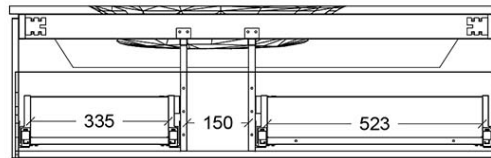

Villeroy & Boch Antao 1200 Wall Hung Basin

Recommended Products

Argent Furniture Wave Handle

Additional Notes

- Australian Made
- Soft Close Drawers
- Graphite Cabinet Interior
- Bamboo Jointed Storage Trays
- In Drawer Powerpoint
- Push to Open

Installation Instructions

* Wall Hung Basin to be installed prior to cabinet

*Please visit argentaust.com.au/warranty to view the full warranty

Note: All dimensions are in millimetres and are subject to normal manufacturing variations. It is recommended to use the physical product measurements for cut-outs and rough-ins as the technical details shown may differ from the actual product. Use acetic cured silicone sealant. Do not use epoxy type adhesives. Clean with damp cloth. Do not use abrasive cleaners, liquids or pastes.