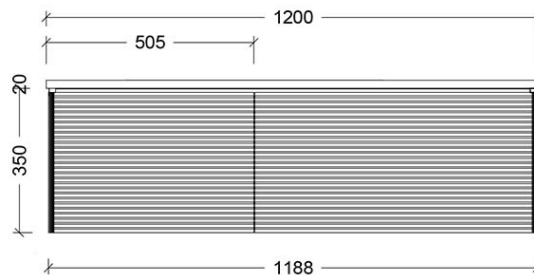

Installation Instructions

* Wall Hung Basin to be installed prior to cabinet

*Please visit argentaust.com.au/warranty to view the full warranty

Note: All dimensions are in millimetres and are subject to normal manufacturing variations. It is recommended to use the physical product measurements for cut-outs and rough-ins as the technical details shown may differ from the actual product. Use acetic cured silicone sealant. Do not use epoxy type adhesives. Clean with damp cloth. Do not use abrasive cleaners, liquids or pastes.