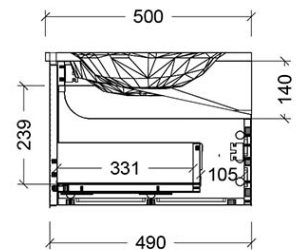

Villeroy & Boch Antao 1200 Wall Hung Basin

Recommended Products

Argent Furniture Wave Handle

Additional Notes

- Australian Made
- Soft Close Drawers
- Graphite Cabinet Interior
- Bamboo Jointed Storage Trays
- In Drawer Powerpoint
- Push to Open

Installation Instructions

* Wall Hung Basin to be installed prior to cabinet

*Please visit argentaust.com.au/warranty to view the full warranty

Note: All dimensions are in millimetres and are subject to normal manufacturing variations. It is recommended to use the physical product measurements for cut-outs and rough-ins as the technical details shown may differ from the actual product. Use acetic cured silicone sealant. Do not use epoxy type adhesives. Clean with damp cloth. Do not use abrasive cleaners, liquids or pastes.