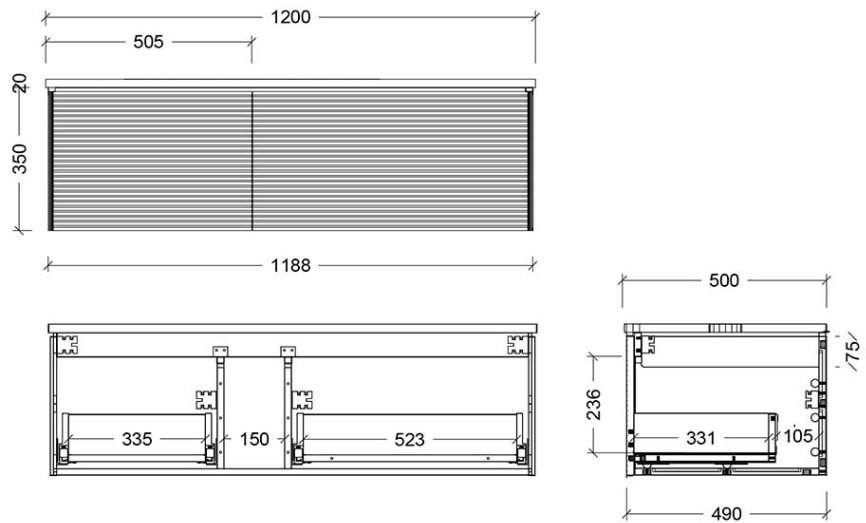

# Haven 1200 Wall Cabinet

Suit Countertop Basin | Matte White | 2 Drawer

**Product Image**

**Product Details**

**Code:** HV1200SWSWCB  
**Brand:** Argent  
**Range:** Haven  
**Warranty:** Lifetime\*

**Additional Features**

**Technical Specification**

**Required Product**  
 Counter Top Basin

**Recommended Products**  
 Villeroy & Boch Vessel Basin, Argent Furniture Wave Handle

**Additional Notes**

- Crystal Boulder SilkSurface Top
- Australian Made
- Soft Close Drawers
- Graphite Cabinet Interior
- Bamboo Jointed Storage Trays
- In Drawer Powerpoint
- Push To Open