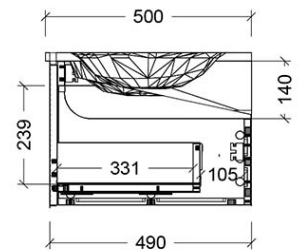

Technical Specification

*Please visit argentaust.com.au/warranty to view the full warranty

Note: All dimensions are in millimetres and are subject to normal manufacturing variations. It is recommended to use the physical product measurements for cut-outs and rough-ins as the technical details shown may differ from the actual product. Use acetic cured silicone sealant. Do not use epoxy type adhesives. Clean with damp cloth. Do not use abrasive cleaners, liquids or pastes.