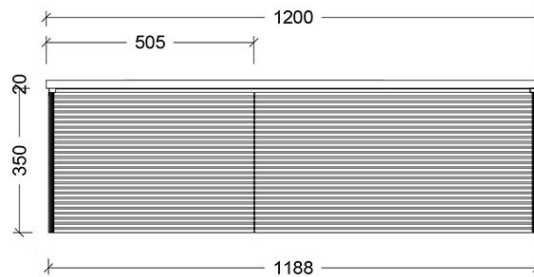

Technical Specification

*Please visit argentaust.com.au/warranty to view the full warranty

Note: All dimensions are in millimetres and are subject to normal manufacturing variations. It is recommended to use the physical product measurements for cut-outs and rough-ins as the technical details shown may differ from the actual product. Use acetic cured silicone sealant. Do not use epoxy type adhesives. Clean with damp cloth. Do not use abrasive cleaners, liquids or pastes.