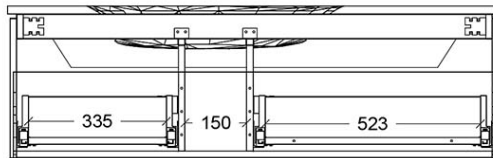

Technical Specification

*Please visit argentaust.com.au/warranty to view the full warranty

Note: All dimensions are in millimetres and are subject to normal manufacturing variations. It is recommended to use the physical product measurements for cut-outs and rough-ins as the technical details shown may differ from the actual product. Use acetic cured silicone sealant. Do not use epoxy type adhesives. Clean with damp cloth. Do not use abrasive cleaners, liquids or pastes.