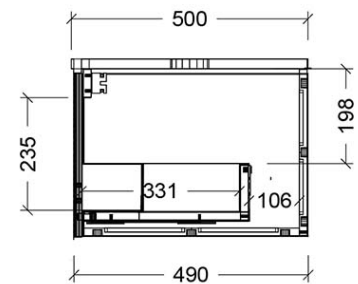

## Technical Specification

**Required Product**  
 Counter Top Basin

**Recommended Products**  
 Villeroy & Boch Vessel Basin, Argent Furniture Wave Handle

**Additional Notes**

- Crystal Boulder SilkSurface Top
- Australian Made
- Soft Close Drawers
- Graphite Cabinet Interior
- Bamboo Jointed Storage Trays
- In Drawer Powerpoint
- Push To Open