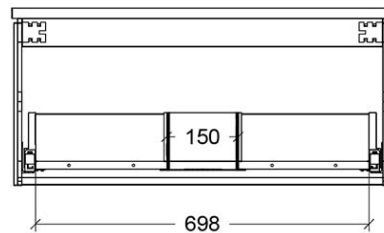

\*Please visit [argentaust.com.au/warranty](http://argentaust.com.au/warranty) to view the full warranty

*Note: All dimensions are in millimetres and are subject to normal manufacturing variations. It is recommended to use the physical product measurements for cut-outs and rough-ins as the technical details shown may differ from the actual product. Use acetic cured silicone sealant. Do not use epoxy type adhesives. Clean with damp cloth. Do not use abrasive cleaners, liquids or pastes.*