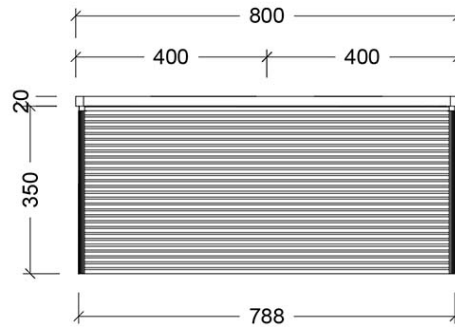

## Technical Specification

**Required Product**  
 Counter Top Basin

**Recommended Products**  
 Villeroy & Boch Vessel Basin, Argent Furniture Wave Handle

**Additional Notes**

- Crystal Boulder SilkSurface Top
- Australian Made
- Soft Close Drawers
- Graphite Cabinet Interior
- Bamboo Jointed Storage Trays
- In Drawer Powerpoint
- Push To Open