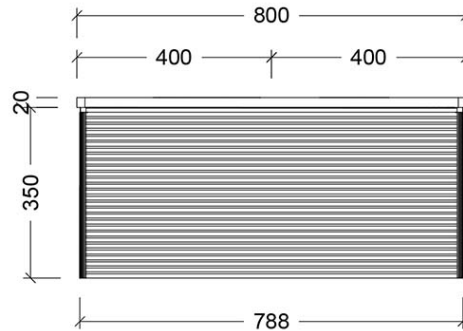

Installation Instructions

* Wall Hung Basin to be installed prior to cabinet

*Please visit argentaust.com.au/warranty to view the full warranty

Note: All dimensions are in millimetres and are subject to normal manufacturing variations. It is recommended to use the physical product measurements for cut-outs and rough-ins as the technical details shown may differ from the actual product. Use acetic cured silicone sealant. Do not use epoxy type adhesives. Clean with damp cloth. Do not use abrasive cleaners, liquids or pastes.