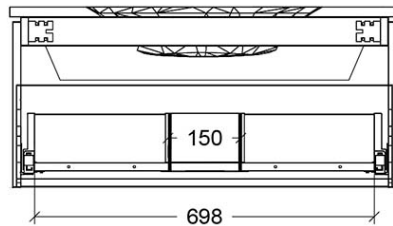

Installation Instructions

* Wall Hung Basin to be installed prior to cabinet

*Please visit argentaust.com.au/warranty to view the full warranty

Note: All dimensions are in millimetres and are subject to normal manufacturing variations. It is recommended to use the physical product measurements for cut-outs and rough-ins as the technical details shown may differ from the actual product. Use acetic cured silicone sealant. Do not use epoxy type adhesives. Clean with damp cloth. Do not use abrasive cleaners, liquids or pastes.