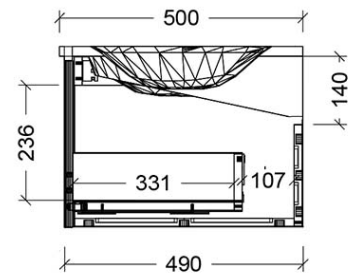

Installation Instructions

* Wall Hung Basin to be installed prior to cabinet

*Please visit argentaust.com.au/warranty to view the full warranty

Note: All dimensions are in millimetres and are subject to normal manufacturing variations. It is recommended to use the physical product measurements for cut-outs and rough-ins as the technical details shown may differ from the actual product. Use acetic cured silicone sealant. Do not use epoxy type adhesives. Clean with damp cloth. Do not use abrasive cleaners, liquids or pastes.