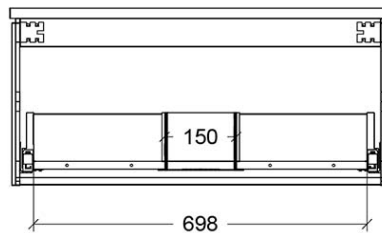

*Please visit argentaust.com.au/warranty to view the full warranty

Note: All dimensions are in millimetres and are subject to normal manufacturing variations. It is recommended to use the physical product measurements for cut-outs and rough-ins as the technical details shown may differ from the actual product. Use acetic cured silicone sealant. Do not use epoxy type adhesives. Clean with damp cloth. Do not use abrasive cleaners, liquids or pastes.