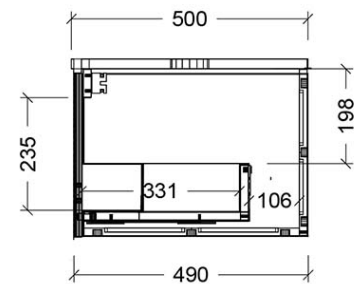

Additional Notes

- Crystal Boulder SilkSurface Top
- Australian Made
- Soft Close Drawers
- Graphite Cabinet Interior
- Bamboo Jointed Storage Trays
- In Drawer Powerpoint
- Push To Open