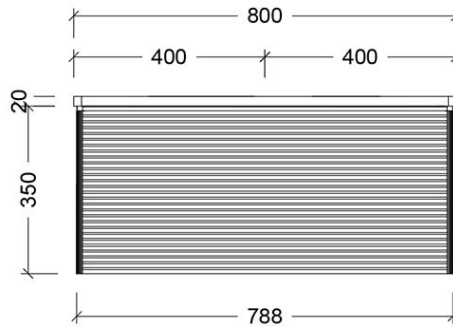

Haven 800 Wall Cabinet

Suit Countertop hung Basin | Matte White | 1 Drawer

Product Image

Product Details

Code: HV800SWSWCB
Brand: Argent
Range: Haven
Warranty: Lifetime*

Additional Features

Technical Specification

*Please visit argentaust.com.au/warranty to view the full warranty

Note: All dimensions are in millimetres and are subject to normal manufacturing variations. It is recommended to use the physical product measurements for cut-outs and rough-ins as the technical details shown may differ from the actual product. Use acetic cured silicone sealant. Do not use epoxy type adhesives. Clean with damp cloth. Do not use abrasive cleaners, liquids or pastes.