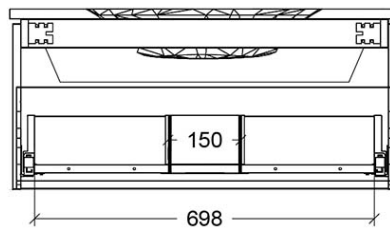

Installation Instructions

* Wall Hung Basin to be installed prior to cabinet

*Please visit argentaust.com.au/warranty to view the full warranty

Note: All dimensions are in millimetres and are subject to normal manufacturing variations. It is recommended to use the physical product measurements for cut-outs and rough-ins as the technical details shown may differ from the actual product. Use acetic cured silicone sealant. Do not use epoxy type adhesives. Clean with damp cloth. Do not use abrasive cleaners, liquids or pastes.