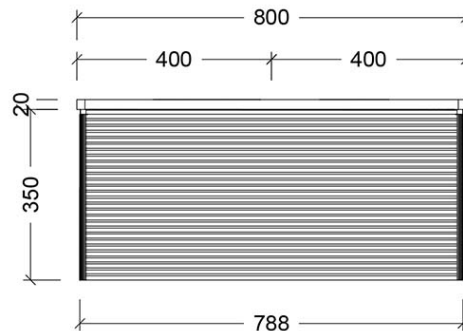

Installation Instructions

* Wall Hung Basin to be installed prior to cabinet

*Please visit argentaust.com.au/warranty to view the full warranty

Note: All dimensions are in millimetres and are subject to normal manufacturing variations. It is recommended to use the physical product measurements for cut-outs and rough-ins as the technical details shown may differ from the actual product. Use acetic cured silicone sealant. Do not use epoxy type adhesives. Clean with damp cloth. Do not use abrasive cleaners, liquids or pastes.