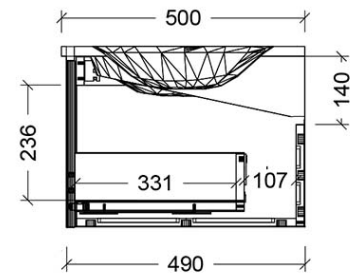

Installation Instructions

* Wall Hung Basin to be installed prior to cabinet

*Please visit argentaust.com.au/warranty to view the full warranty

Note: All dimensions are in millimetres and are subject to normal manufacturing variations. It is recommended to use the physical product measurements for cut-outs and rough-ins as the technical details shown may differ from the actual product. Use acetic cured silicone sealant. Do not use epoxy type adhesives. Clean with damp cloth. Do not use abrasive cleaners, liquids or pastes.